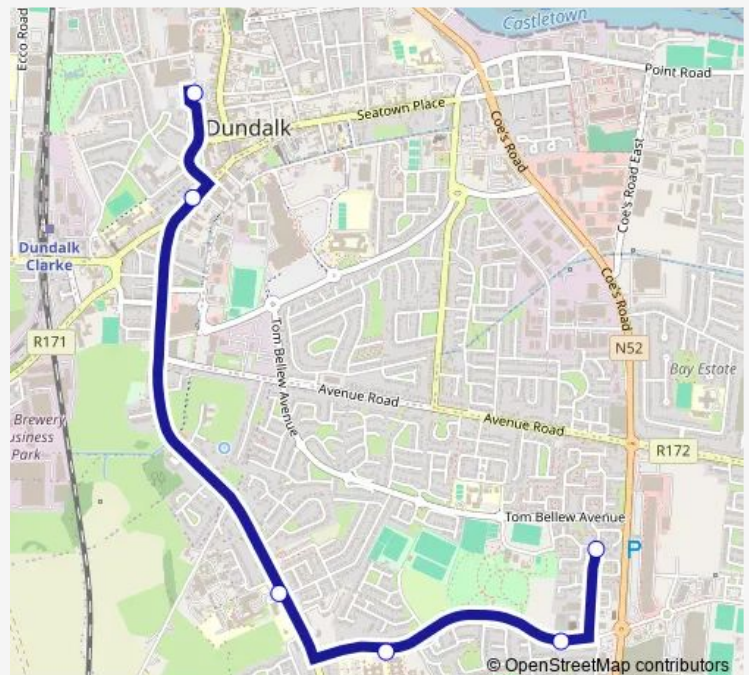

O'Fiaich College

Dundalk Hospital

Dundalk

The Long Walk

Route schedule

Sliabh Foy Park — The Long Walk

Monday 09:00-18:28

Tuesday 09:00-18:28

Wednesday 09:00-18:28

Thursday 09:00-18:28

Friday 09:00-18:28

Saturday 09:00-18:32

Sunday —

Route info

Direction: Sliabh Foy Park

Stops: 6

Trip Duration: 0 hour 14 min

174 — Long Walk - Muirhevnamuir

Direction

The Long Walk — Sliabh Foy Park

5 stops

[Open route schedule](#)

The Long Walk

Dublin Road

Route info

Direction: The Long Walk

Stops: 5

Trip Duration: 0 hour 14 min

174 Bus time schedules and route maps are available in an offline PDF at busmaps.com. Use the busmaps.com website to see live bus times, train schedule or subway schedule, and step-by-step directions for all public transit in Dundalk