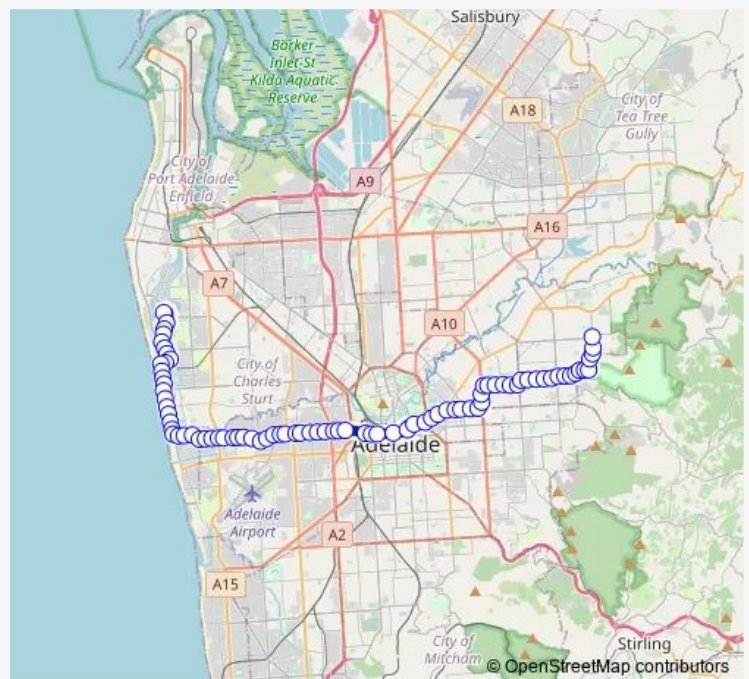

Stop 32D Brebner Dr - South side

Stop 32C Sportsmans Dr - East side

Stop 32B Sportsmans Dr - East side

Stop 32A Sportsmans Dr - East side

Stop 32 Sportsmans Dr - East side

Stop 31B Sportsmans Dr - East side

Stop 29B Seaview Rd - East side

Stop 29A Seaview Rd - East side

Stop 29 Seaview Rd - East side

Stop 28 Seaview Rd - East side

Stop 27 Seaview Rd - East side

Stop 26 Seaview Rd - East side

Stop 25 Henley Beach Rd - North side

Route schedule

Zone C West Lakes Interchange - East side — Stop 30 Stradbroke Rd - West side

Monday 09:14-23:24

Tuesday 09:14-23:24

Wednesday 09:14-23:24

Thursday 09:14-23:24

Friday 09:14-23:24

Saturday 06:40-17:33

Sunday 07:40-17:33

Route info

Direction: Zone C West Lakes Interchange - East side

Stops: 83

Trip Duration: 1 hour 13 min

H30S — West Lakes Centre Interchange to Newton

Stop 24 Henley Beach Rd - North side

Stop 23 Henley Beach Rd - North side