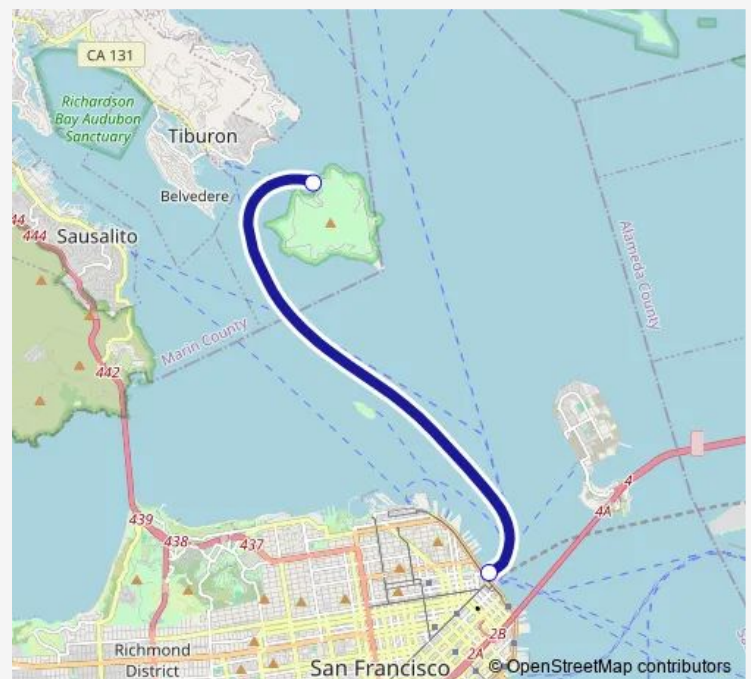

Ferry AISF Angel Island - San Francisco Ferry

[Go to website](#)

Direction

Angel Island Ferry Landing — San Francisco Ferry Terminal

2 stops

[Open route schedule](#)

Angel Island Ferry Landing

San Francisco Ferry Terminal

Route schedule

Angel Island Ferry Landing — San Francisco Ferry Terminal

Monday —

Tuesday —

Wednesday —

Thursday —

Friday —

Saturday 16:50

Sunday 16:50

Route info

Direction: Angel Island Ferry Landing

Stops: 2

Trip Duration: 0 hour 50 min

■ AISF — Angel Island - San Francisco Ferry

Direction

San Francisco Ferry Terminal Gate B — Angel Island Ferry Landing

Route info

Direction: Angel Island Ferry Landing

Stops: 2

Trip Duration: 0 hour 30 min

AISF Ferry time schedules and route maps are available in an offline PDF at busmaps.com. Use the busmaps.com website to see live bus times, train schedule or subway schedule, and step-by-step directions for all public transit in San Francisco