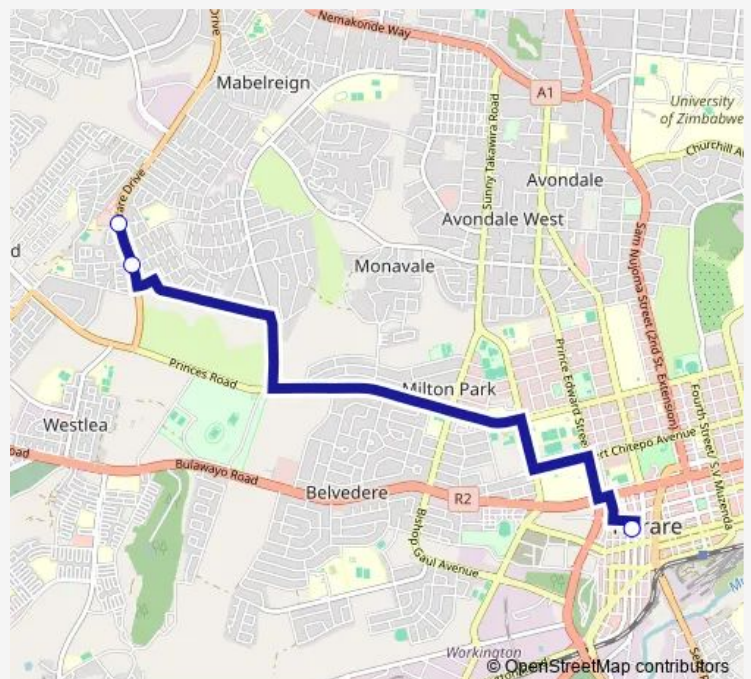

Communal Taxi Service Copacabana Rank to Mabelreign Police Camp

[Go to website](#)

Direction

Copacabana Rank — Malbelreign Police Camp

3 stops

[Open route schedule](#)

Copacabana Rank

Harare Road Bus Stop

Malbelreign Police Camp

Route schedule

Copacabana Rank — Malbelreign Police Camp

| | |
|-----------|-------|
| Monday | 12:57 |
| Tuesday | 12:57 |
| Wednesday | 12:57 |
| Thursday | 12:57 |
| Friday | 12:57 |
| Saturday | 12:57 |
| Sunday | 12:57 |

Route info

Direction: Copacabana Rank

Stops: 3

Trip Duration: 0 hour 32 min

Copacabana Rank to Mabelreign Police Camp

Communal Taxi Service time schedules and route maps are available in an offline PDF at busmaps.com. Use the busmaps.com website to see live bus times, train schedule or subway schedule, and step-by-step directions for all public transit in Harare