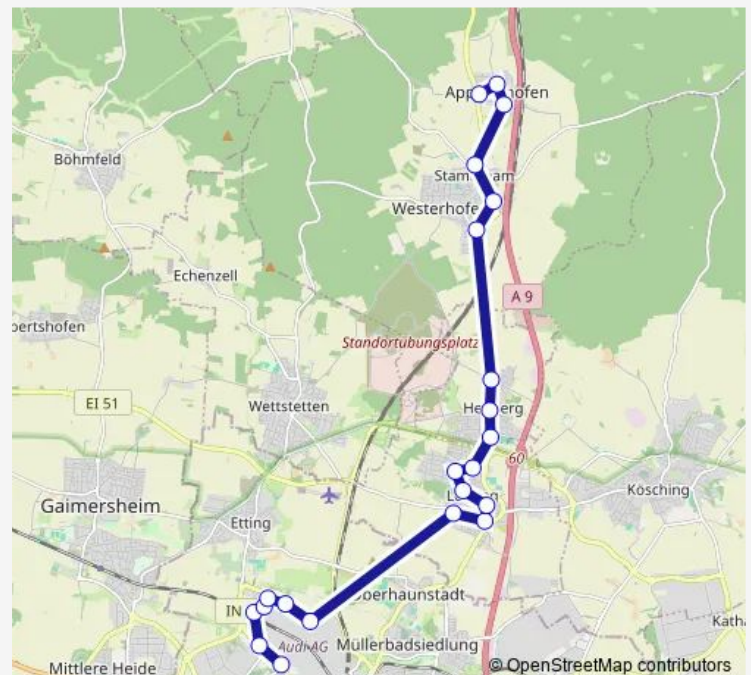

### Route schedule

Appertshofen, Kirche — Audi - Forum

Monday 05:43-07:43

Tuesday 05:43-07:43

Wednesday 05:43-07:43

Thursday 05:43-07:43

Friday 05:43-07:43

Saturday —

### Route info

Direction: Appertshofen, Kirche

Stops: 22

Trip Duration: 0 hour 43 min

■ S8

BusMaps

## Route info

Direction: Audi - Forum

Stops: 22

Trip Duration: 0 hour 38 min

## Route info

Direction: Audi - Parkplatz

Stops: 22

Trip Duration: 0 hour 37 min