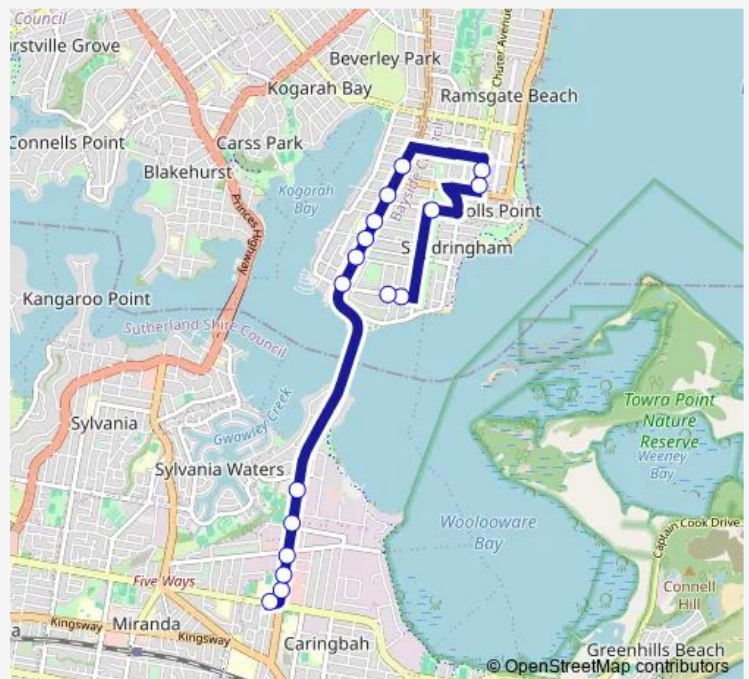

School Bus S8 Endeavour Sports HS to Fontainbleau St after Brantwood St, Sans Souci

Go to website

Direction

Endeavour Sports High School, Access Rd, The Boulevard — Fontainebleau St After Brantwood St

17 stops

Taren Point Rd Before Holt Rd

Rocky Point Rd At Wellington St

Rocky Point Rd Opp Kendall St

Rocky Point Rd At Endeavour St

Sans Souci Public School, Rocky Point Rd

Rocky Point Rd After Russell Av

Rocky Point Rd At Northcote St

Chuter Av At Coora St

Chuter Av At Belmont Av

Russell Av At Napoleon St

Fontainebleau St At Tuffy Av

Fontainebleau St After Brantwood St

Route schedule

Endeavour Sports High School, Access Rd, The Boulevard — Fontainebleau St After Brantwood St

Monday	13:55
Tuesday	14:55
Wednesday	14:55
Thursday	14:55
Friday	14:55
Saturday	—
Sunday	—

Route info

Direction: Endeavour Sports High School, Access Rd, The Boulevard

Stops: 17

Trip Duration: 0 hour 20 min