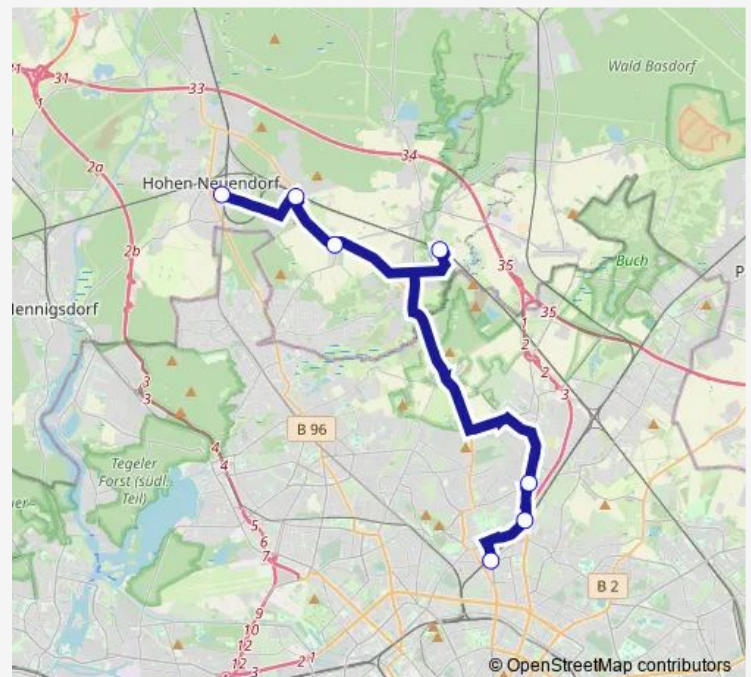

### Route schedule

S+U Pankow (Berlin) — S Hohen Neuendorf

Monday —

Tuesday —

Wednesday —

Thursday —

Friday 22:34-00:34<sup>+1</sup>

Saturday 05:04-00:34<sup>+1</sup>

### Route info

Direction: S+U Pankow (Berlin)

Stops: 7

Trip Duration: 0 hour 51 min

■ S8

BusMaps

## Route info

Direction: S Blankenburg (Berlin)

Stops: 5

Trip Duration: 0 hour 39 min

## Route info

Direction: S Hohen Neuendorf

Stops: 5

Trip Duration: 0 hour 39 min