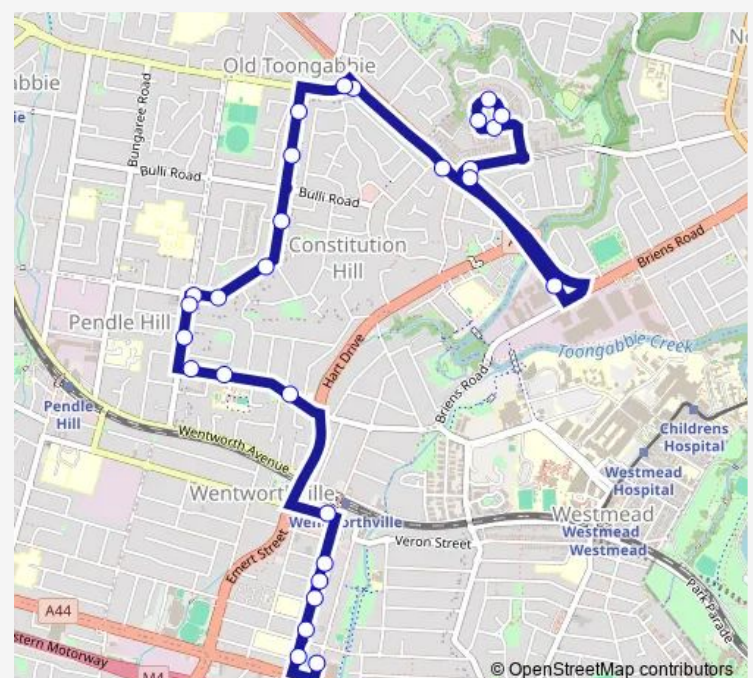

### Route schedule

Retirement Village, Amicitia Cct — Lane St Opp Wentworthville Plaza

Monday 09:02-14:02

Tuesday 09:02-14:02

Wednesday 09:02-14:02

Thursday 09:02-14:02

Friday 09:02-14:02

Saturday —

### Route info

Direction: Retirement Village, Amicitia Cct

Stops: 28

Trip Duration: 0 hour 26 min

S8 — Wentworthville to Constitution Hill

Dunmore St Before Station St

Station St Opp Mckern St

Station St Opp Perry St

## Direction

Lane St Opp Wentworthville Plaza — Retirement Village, Amicitia Cct

24 stops

[Open route schedule](#)

Lane St Opp Wentworthville Plaza

Fullagar Rd After Lane St

Station St After Smith St

Station St After Bennett St

## Route schedule

Lane St Opp Wentworthville Plaza — Retirement Village, Amicitia Cct

Monday 09:34-14:34

Tuesday 09:34-14:34

Wednesday 09:34-14:34

Thursday 09:34-14:34

Friday 09:34-14:34

Saturday —