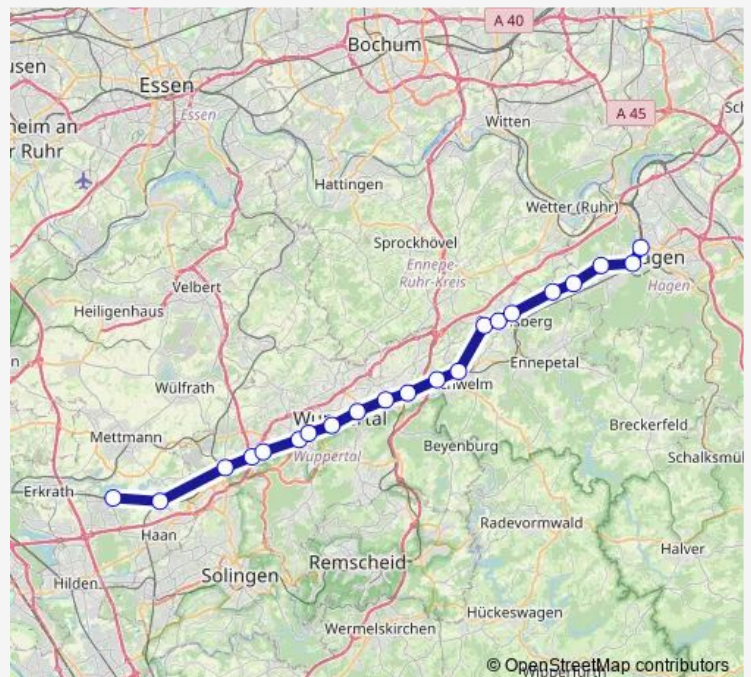

Hagen Hbf

### Route schedule

Erkrath Millrath S — Hagen Hbf

Monday	—
Tuesday	—
Wednesday	—
Thursday	22:22-23:22
Friday	00:22-23:52
Saturday	00:22-03:52
Sunday	—

### Route info

Direction: Erkrath Millrath S

Stops: 21

Trip Duration: 2 hour 1 min

■ S8

BusMaps