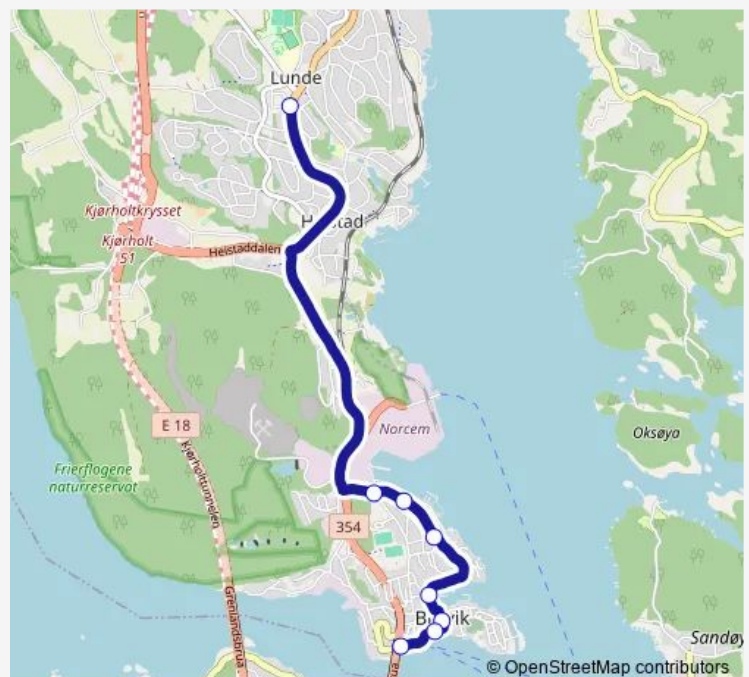

Tuesday 07:50

Wednesday 07:50

Thursday 07:50

Friday 07:50

Saturday —

Sunday —

**Route info**

Direction: Strømtangen

Stops: 8

Trip Duration: 0 hour 15 min

■ S8 — Heistad-Brevik-Stathelle

**BusMaps**

## Direction

Lundedalen — Strømtangen

8 stops

[Open route schedule](#)

Lundedalen

Eidangervegen

Ytre Heistadveg

Cochsgate

## Route info

Direction: Lundedalen

Stops: 8

Trip Duration: 0 hour 11 min