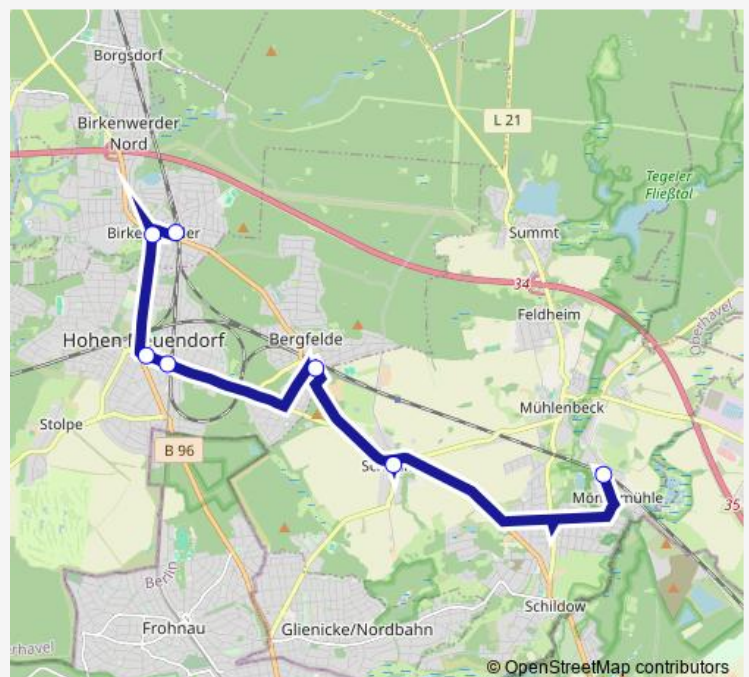

S Hohen Neuendorf

S Bergfelde

Schönfließ (OHV), Kirche

S Mühlenbeck-Mönchmühle

Route schedule

S Birkenwerder Bhf — S Mühlenbeck-Mönchmühle

Monday —

Tuesday —

Wednesday —

Thursday —

Friday 22:06-23:46

Saturday 03:59-23:46

Sunday 04:09-23:06

Route info

Direction: S Birkenwerder Bhf

Stops: 6

Trip Duration: 0 hour 31 min

■ S8

BusMaps

Direction

S Mühlenbeck-Mönchmühle — S Birkenwerder Bhf

7 stops

[Open route schedule](#)

S Mühlenbeck-Mönchmühle

Monday	—
Tuesday	—
Wednesday	—
Thursday	—
Friday	22:28-00:48 ⁺¹
Saturday	05:18-00:48 ⁺¹
Sunday	05:18-00:48 ⁺¹

Route info

Direction: S Mühlenbeck-Mönchmühle

Stops: 7

Trip Duration: 0 hour 32 min

S8 Bus time schedules and route maps are available in an offline PDF at busmaps.com. Use the busmaps.com website to see live bus times, train schedule or subway schedule, and step-by-step directions for all public transit in Berlin