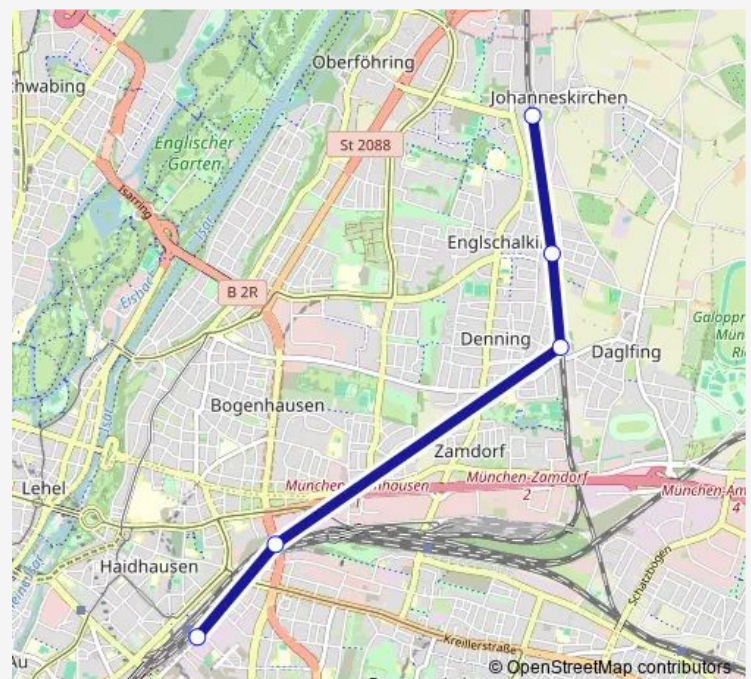

Monday —

Tuesday —

Wednesday 22:50-23:50

Thursday 00:10-01:30

Friday —

Saturday —

Sunday —

Route info

Direction: Gilching-Argelsried

Stops: 8

Trip Duration: 0 hour 39 min

S8

BusMaps

Direction

Pasing Bf. Nord — Gilching-Argelsried

8 stops

Trip Duration: 0 hour 37 min

Direction

Johanneskirchen — Ostbahnhof Friedenstraße

5 stops

[Open route schedule](#)

Johanneskirchen

Englschalking

Daglfing

Stops: 5

Trip Duration: 0 hour 20 min

Direction

Ostbahnhof Friedenstraße — Johanneskirchen

5 stops

[Open route schedule](#)

Ostbahnhof Friedenstraße

Leuchtenbergring