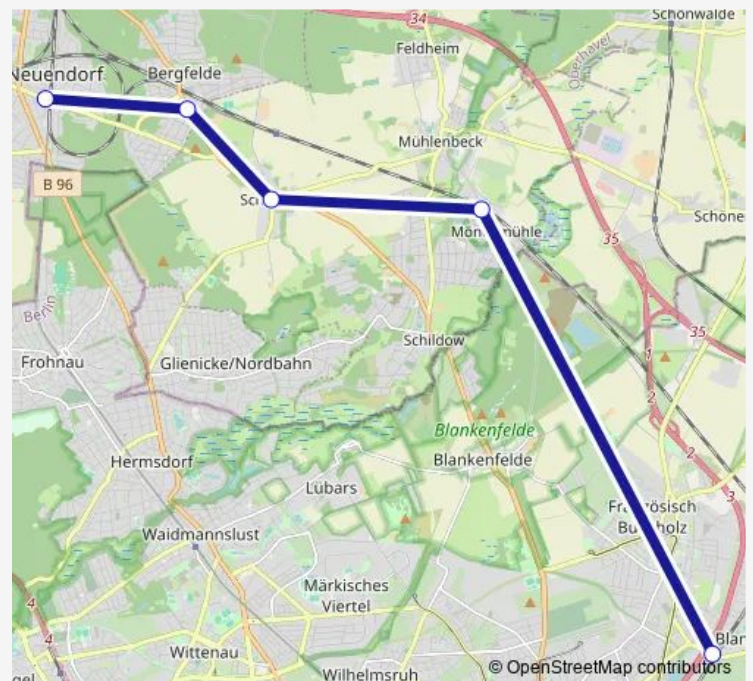

Bus S8

[Go to website](#)

Direction

S Hohen Neuendorf — S Blankenburg

5 stops

[Open route schedule](#)

S Hohen Neuendorf

S Bergfelde

Schönfließ, Kirche

S Mühlenbeck-Mönchmühle

S Blankenburg

Route schedule

S Hohen Neuendorf — S Blankenburg

| | |
|-----------|---------------------------|
| Monday | — |
| Tuesday | 06:58-08:38 |
| Wednesday | 06:58-08:38 |
| Thursday | 06:58-08:38 |
| Friday | 06:58-08:38 |
| Saturday | 04:08-00:08 ⁺¹ |
| Sunday | 04:08-00:08 ⁺¹ |

Route info

Direction: S Hohen Neuendorf

Stops: 5

Trip Duration: 0 hour 39 min

■ S8

Direction

S Blankenburg — S Hohen Neuendorf

5 stops

[Open route schedule](#)

S Blankenburg

S Mühlenbeck-Mönchmühle

Schönfließ, Kirche

S Bergfelde

S Hohen Neuendorf

Route schedule

S Blankenburg — S Hohen Neuendorf