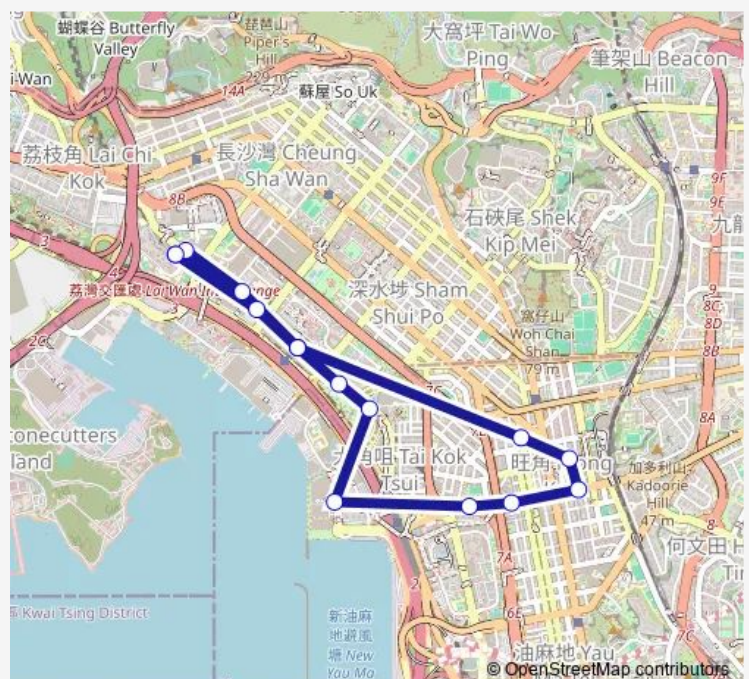

### Route schedule

[Ctb] HOI LAI Estate[[Kmb+Ctb] HOI LAI Estate BUS Terminus/<Br>Hoi LAI Estate — [Ctb] HOI LAI Estate[[Kmb+Ctb] HOI LAI Estate BUS Terminus/<Br>Hoi LAI Estate

Monday	00:35
Tuesday	00:35
Wednesday	00:35
Thursday	00:35
Friday	00:35
Saturday	00:35
Sunday	00:35

### Route info

Direction: [Ctb] HOI LAI Estate[[Kmb+Ctb] HOI LAI Estate BUS Terminus/<Br>Hoi LAI Estate

Stops: 15

Trip Duration: 0 hour 21 min

[Ctb] NAM Cheong Park, Sham Mong Road[[Kmb] NAM Cheong Park

[Ctb] NAM Cheong Station, Sham Mong Road[[Kmb+Ctb] FU Cheong Estate/<Br>Nam Cheong Station, Sham Mong Road[[Kmb] FU Cheong Estate