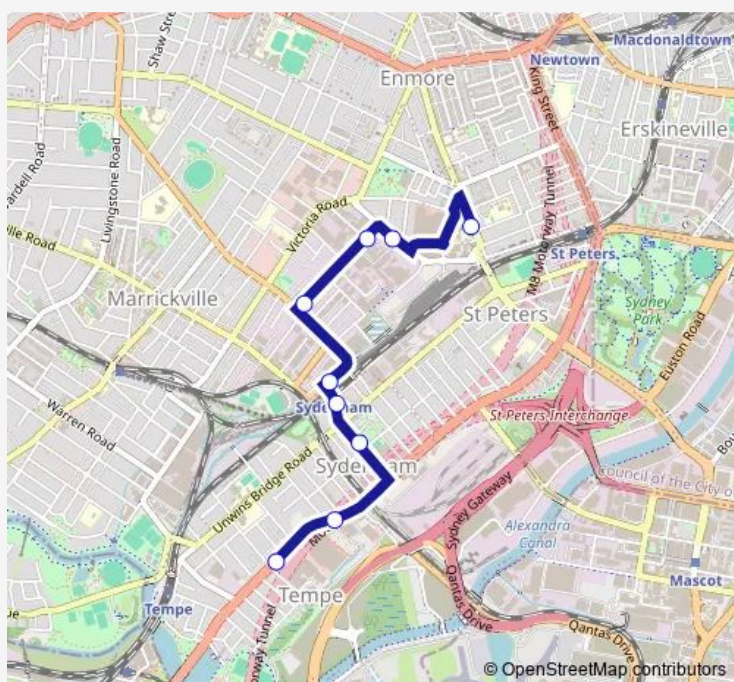

Fitzroy St Opp Smith St

Fitzroy St Opp Marrickville Bowling Club

Sydenham Station. Railway Pde, Stand B

Gleeson Av At Burrows Av

Sydenham Green, Railway Rd

Ikea, Princes Hwy

Princes Hwy Before Smith St

Route schedule

Edgeware Rd Opp Wells St — Princes Hwy Before Smith St

Monday 15:15

Tuesday 15:15

Wednesday 15:15

Thursday 15:15

Friday 15:15

Saturday —

Sunday —

Route info

Direction: Edgeware Rd Opp Wells St

Stops: 9

Trip Duration: 0 hour 11 min

701s — St Pius, Enmore to Tempe

701s School Bus time schedules and route maps are available in an offline PDF at busmaps.com. Use the busmaps.com website to see live bus times, train schedule or subway schedule, and step-by-step directions for all public transit in Sydney