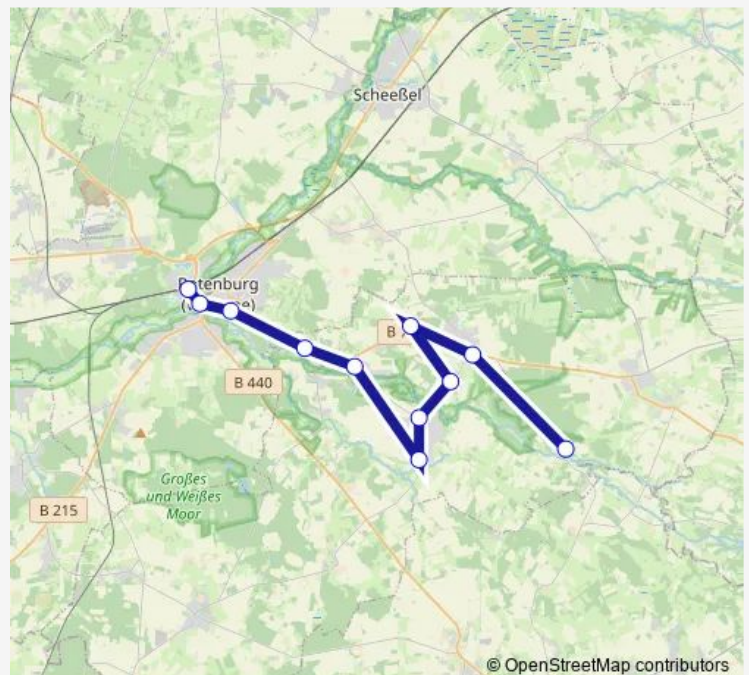

Direction

Rotenburg, Bahnhof — Bellen, Mast 1

11 stops

[Open route schedule](#)

Rotenburg, Bahnhof

Rotenburg(W), Burgstraße, Mast 1

Rotenburg(W), Krankenhaus, Mast 1

Rotenburg (W) Abzw. Worth

Hemsbünde Schule

Bothel Am Sägewerk

Bothel Hemsbünder Straße

Brockel Bahnhof

Wensebrock Rotenburger Weg

Brockel Dorfstraße

Bellen, Mast 1

Route schedule

Rotenburg, Bahnhof — Bellen, Mast 1

Monday	—
Tuesday	—
Wednesday	—
Thursday	—
Friday	—
Saturday	12:45-22:35
Sunday	24:35 ⁺¹

Route info

Direction: Rotenburg, Bahnhof

Stops: 11

Trip Duration: 0 hour 30 min

AST888 Bus time schedules and route maps are available in an offline PDF at busmaps.com. Use the busmaps.com website to see live bus times, train schedule or subway schedule, and step-by-step directions for all public transit in Rotenburg