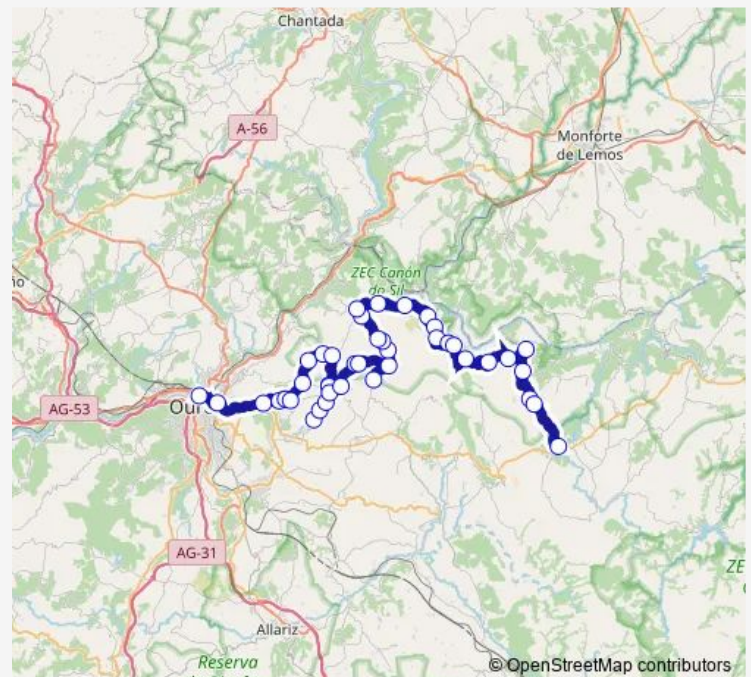

Rubiacos

Picornio

Loña DO Monte

Route schedule

Vilariñofrío — Ourense E.I.

Monday 06:30

Tuesday 06:30

Wednesday 06:30

Thursday 06:30

Friday 06:30

Saturday —

Sunday —

Route info

Direction: Vilariñofrío

Stops: 41

Trip Duration: 1 hour 29 min

Santa Cruz

Mundín

Route schedule

Ourense E.I. — Vilaríñofrío

Monday 14:00-18:30

Tuesday 14:00-18:30

Wednesday 14:00-18:30

Thursday 14:00-18:30

Friday 14:00-18:30

Saturday —

Sunday —

Route info

Direction: Ourense E.I.

Stops: 41

Trip Duration: 1 hour 29 min

Luintra