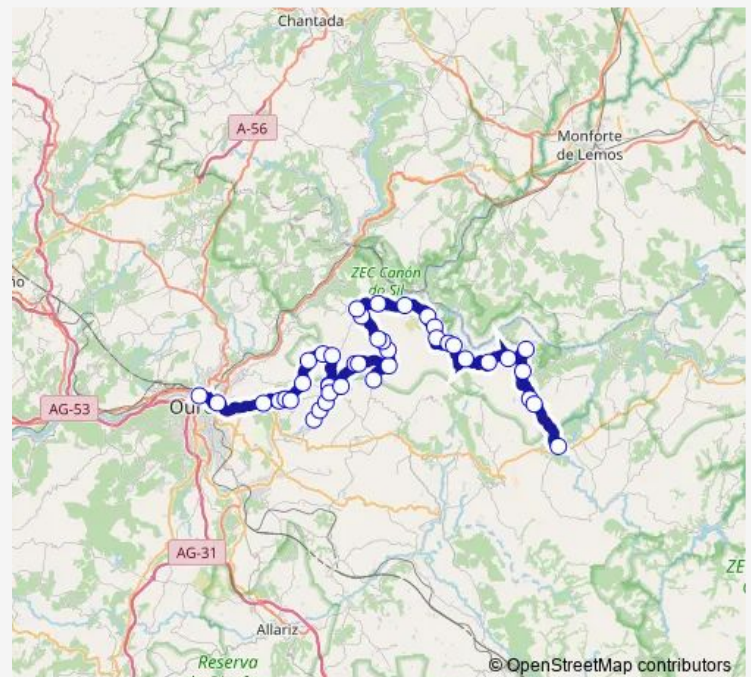

Rubiacos

Picornio

Loña DO Monte

Route schedule

Vilariñofrío — Ourense E.I.

Monday 06:30

Tuesday 06:30

Wednesday 06:30

Thursday 06:30

Friday 06:30

Saturday —

Sunday —

Route info

Direction: Vilariñofrío

Stops: 41

Trip Duration: 1 hour 29 min

Santa Cruz

Mundín

Route schedule

Ourense E.I. — Vilaríñofrío

Monday 14:00-18:30

Tuesday 14:00-18:30

Wednesday 14:00-18:30

Thursday 14:00-18:30

Friday 14:00-18:30

Saturday —

Sunday —

Route info

Direction: Ourense E.I.

Stops: 41

Trip Duration: 1 hour 29 min

Luintra