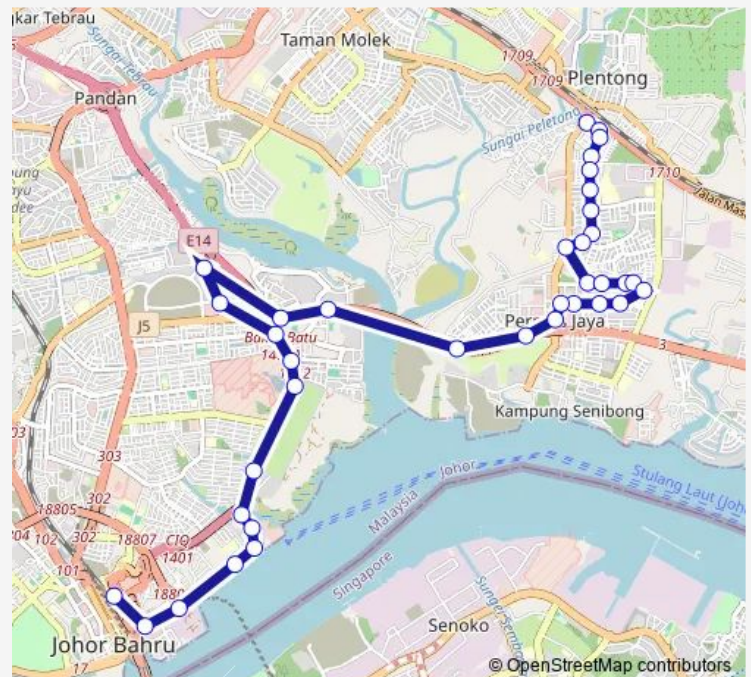

Thursday 04:00-22:45

Friday 04:00-22:45

Saturday 04:00-22:45

Sunday 04:00-22:45

Route info

Direction: Hub Permas Jaya

Stops: 37

Trip Duration: 0 hour 36 min

JB Sentral

Direction

JB Sentral — Hub Permas Jaya

36 stops

[Open route schedule](#)

JB Sentral

OPP R&F Mall

Menara MSC Cyberport

Monday 04:50-22:45

Tuesday 04:50-22:45

Wednesday 04:50-22:45

Thursday 04:50-22:45

Friday 04:50-22:45

Saturday 04:50-22:45

Sunday 04:50-22:45

Route info

Direction: JB Sentral

Stops: 36

Trip Duration: 0 hour 35 min

SK Permas Jaya 3

Jalan Permas Utara

Jalan Permas 4/6

Pasar Mini Jin Seng

Jalan Permas 3