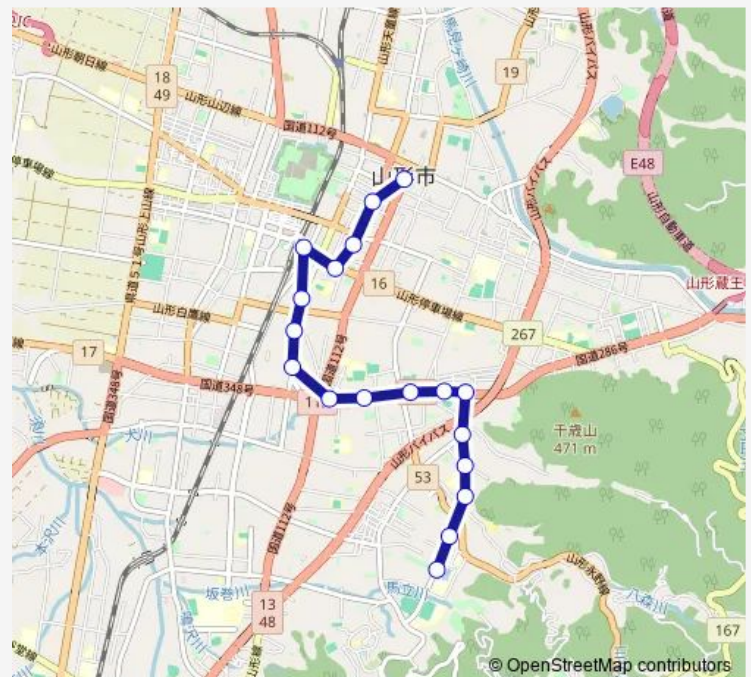

Route schedule

山形市役所前 — 芸術工科大学前

Monday 07:45-18:30

Tuesday 07:45-18:30

Wednesday 07:45-18:30

Thursday 07:45-18:30

Friday 07:45-18:30

Saturday 08:15-18:30

Sunday 08:15-18:30

Route info

Direction: 山形市役所前

Stops: 18

Trip Duration: 0 hour 26 min

■ T21 — 山形市役所 (末広町) 芸工大

T21 Bus time schedules and route maps are available in an offline PDF at busmaps.com. Use the busmaps.com website to see live bus times, train schedule or subway schedule, and step-by-step directions for all public transit in Yamagata