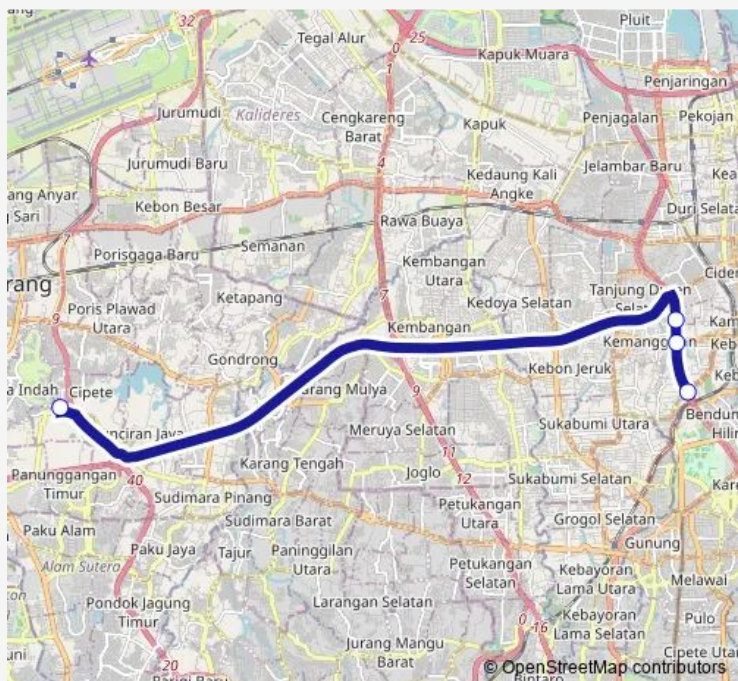

Bus T21 Taman Banjar Wijaya - Petamburan

[Go to website](#)

Direction

Taman Banjar Wijaya — Slipi Petamburan 2

4 stops

[Open route schedule](#)

Taman Banjar Wijaya

RS Harapan Kita 2

Slipi Kemanggisan 2

Slipi Petamburan 2

Route schedule

Taman Banjar Wijaya — Slipi Petamburan 2

Monday	06:00
Tuesday	06:00
Wednesday	06:00
Thursday	06:00
Friday	06:00
Saturday	—
Sunday	—

Route info

Direction: Taman Banjar Wijaya

Stops: 4

Trip Duration: 1 hour 33 min

T21 — Taman Banjar Wijaya - Petamburan

Direction

Slipi Petamburan 3 — Taman Banjar Wijaya

4 stops

[Open route schedule](#)

Slipi Petamburan 3

Direction: Slipi Petamburan 3

Stops: 4

Trip Duration: 1 hour 34 min

T21 Bus time schedules and route maps are available in an offline PDF at busmaps.com. Use the busmaps.com website to see live bus times, train schedule or subway schedule, and step-by-step directions for all public transit in Jakarta