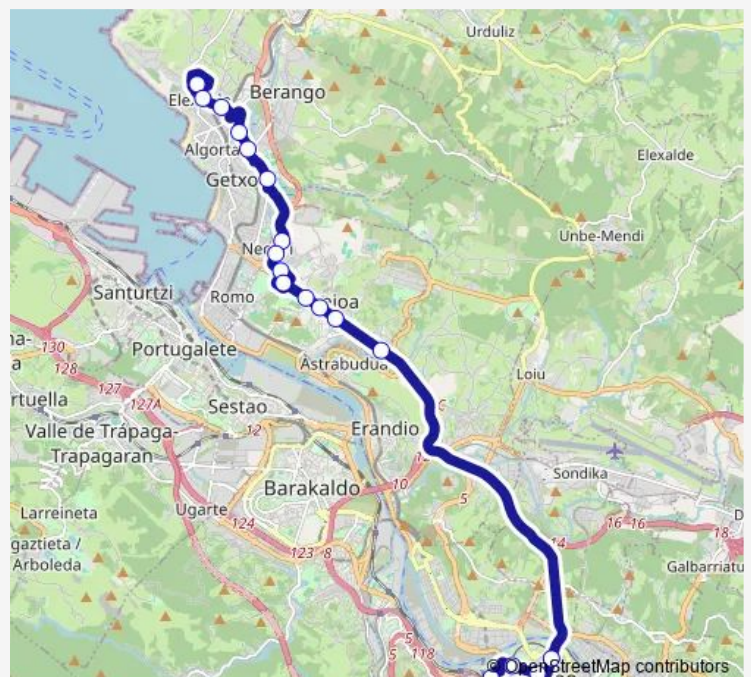

Route schedule

Ingenieritza Eskola (2878) — Andra Mari (4096)

Monday 07:00-22:20

Tuesday 07:00-22:30

Wednesday 07:00-22:20

Thursday 07:00-22:30

Friday 07:00-22:30

Saturday 07:40-22:30

Sunday 07:40-22:30

Route info

Direction: Ingenieritza Eskola (2878)

Stops: 17

Trip Duration: 1 hour 20 min

Direction

Andra Mari (4096) — Ingenieritza Eskola (2878)

18 stops

Thursday 06:40-21:40

Friday 06:40-21:40

Saturday 07:00-21:40

Sunday 07:00-21:40

Route info

Direction: Andra Mari (4096)

Stops: 18

Trip Duration: 1 hour 0 min