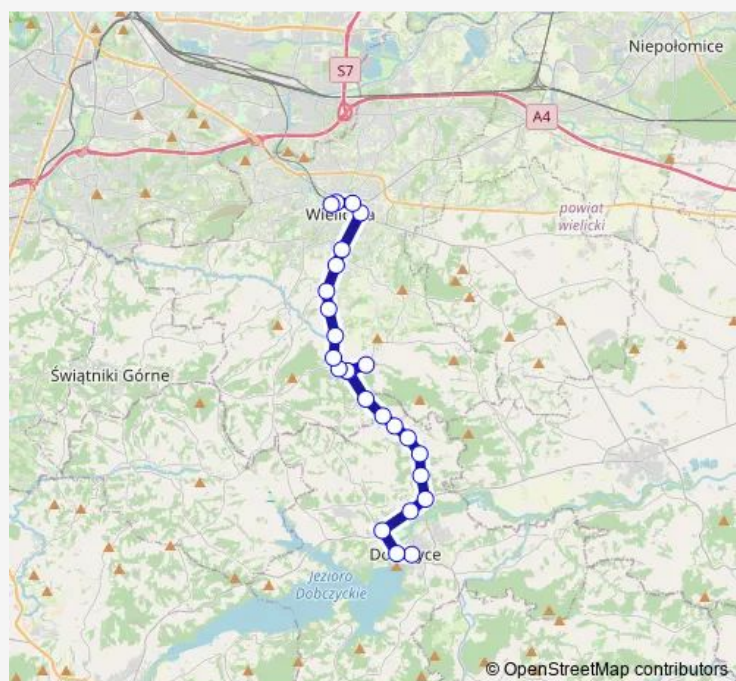

### Route schedule

Dobczyce Witosa (pętla) — Wieliczka Centrum Dworzec

Monday 04:02-22:25

Tuesday 04:02-22:25

Wednesday 04:02-22:25

Thursday 04:02-22:25

Friday 04:02-22:25

Saturday 04:10-21:25

### Route info

Direction: Dobczyce Witosa (pętla)

Stops: 24

Trip Duration: 0 hour 34 min

A8

Wieliczka Chopina

Wieliczka Mediateka

Wieliczka Centrum Dworzec

Wednesday 05:07-23:08

Thursday 05:07-23:08

Friday 05:07-23:08

Saturday 05:07-22:14

Sunday 06:14-22:14

**Route info**

Direction: Wieliczka Centrum Dworzec

Stops: 24