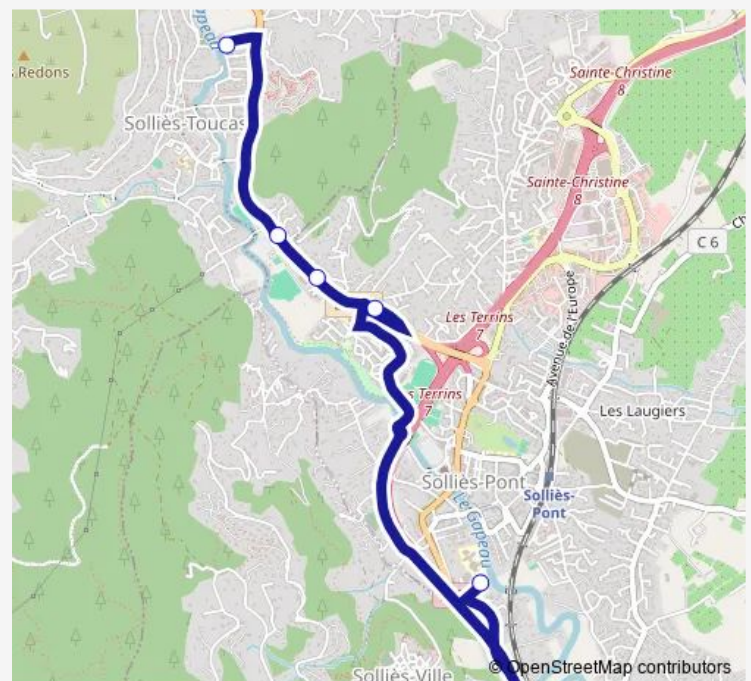

College Vallee du Gapeau — Quartier les Bletonedes

Monday 16:10-17:10

Tuesday 16:10-17:10

Wednesday 12:40

Thursday 16:10-17:10

Friday 15:10-16:10

Saturday —

Sunday —

Route info

Direction: College Vallee du Gapeau

Stops: 10

Trip Duration: 0 hour 30 min

8858 — 8858 _ Belgentier - Sollies Pont

BusMaps

Direction

Les Baumes — College Vallee du Gapeau

Monday	07:40
Tuesday	07:40
Wednesday	07:40
Thursday	07:40
Friday	07:40
Saturday	—
Sunday	—

Route info

Direction: Sainte Christine

Stops: 2

Trip Duration: 0 hour 10 min

Direction

College Vallee du Gapeau — Sous Marin Casabianca

Route info

Direction: College Vallee du Gapeau

Stops: 5

Trip Duration: 0 hour 15 min

Direction

L Escride — College Vallee du Gapeau

10 stops

[Open route schedule](#)