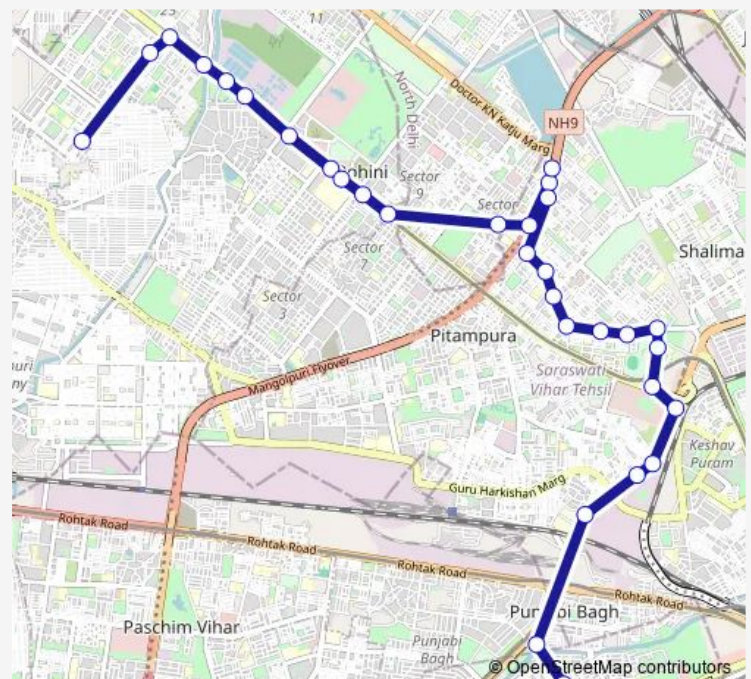

Bus 990ecldown

[Go to website](#)

Direction

Rohini Sec 23 (Green Hill Aptt.) — Karampura Terminal

32 stops

[Open route schedule](#)

Rohini Sec 23 (Green Hill Aptt.)

Rohini Sec 24 Dear Satguru Sewaram Crossing

Dera Satguru Sewaram Sahai Sec 24/25 Crossing

Sec-24 Rohini Main Road

Rithala Village

Pal Colony

Rithala Metro Station

Rohini Depot 1 Sec 6

Rohini West Metro Station

Rohini Sec-9 /7

Rohini Sec-9

B Block Prashant Vihar

Pitampura RU Block

Uttri Pitam Pura

Pitam Pura BV Block

Uttri Pitam Pura

Pitampura RU-Block

Pitampura CD Block (Aggrasen Model School)

Pittampura AP-Block

Pitam Pura KD Block

DAV School

Route schedule

Rohini Sec 23 (Green Hill Aptt.) — Karampura Terminal

Monday 05:22-22:38

Tuesday 05:22-22:38

Wednesday 05:22-22:38

Thursday 05:22-22:38

Friday 05:22-22:38

Saturday 05:22-22:38

Sunday 05:22-22:38

Route info

Direction: Rohini Sec 23 (Green Hill Aptt.)

Stops: 32

Trip Duration: 1 hour 1 min

990ecldown

BusMaps