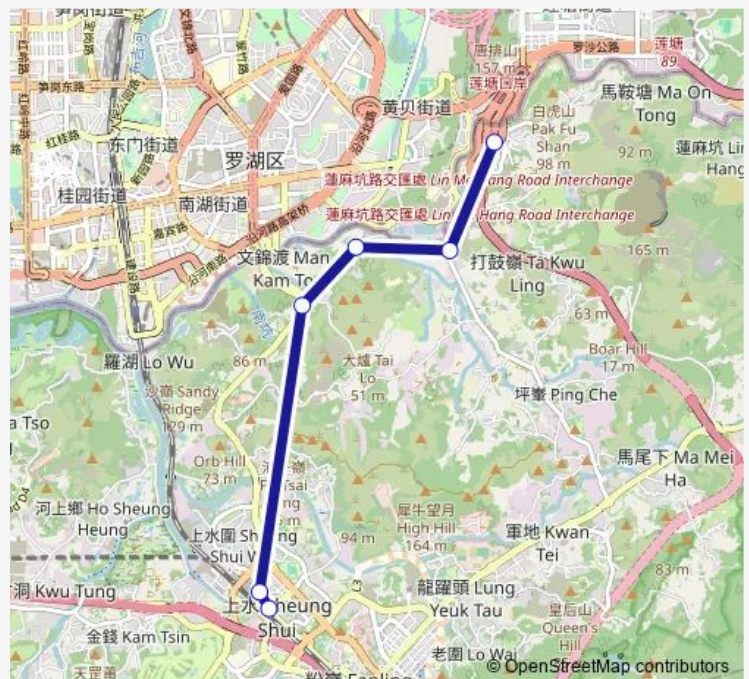

[Open route schedule](#)

Heung Yuen WAI Boundary Control Point Minibus Terminus

LIN MA Hang Road, Near TA KWU Ling Police Station

LIN MA Hang Road, Near NGA YIU Village Children'S Playground

MAN KAM TO Road, Near SAN UK Ling

PO Shek WU Road, Near PO Sheung Tsuen

SAN Fung Avenue, Near Shek WU HUI Post Office

Sheung Shui Station Public Light BUS Terminus

Route schedule

Heung Yuen WAI Boundary Control Point Minibus Terminus — Sheung Shui Station Public Light BUS Terminus

Monday 07:15-21:00

Tuesday 07:15-21:00

Wednesday 07:15-21:00

Thursday 07:15-21:00

Friday 07:15-21:00

Saturday 07:15-09:00

Sunday 07:15-09:00

Route info

Direction: Heung Yuen WAI Boundary Control Point Minibus Terminus

Stops: 7

Trip Duration: 0 hour 18 min

Direction

Sheung Shui Station Public Light BUS Terminus|Sheung Shui Station Public Light BUS Terminus — Heung Yuen WAI Boundary Control Point Minibus Terminus