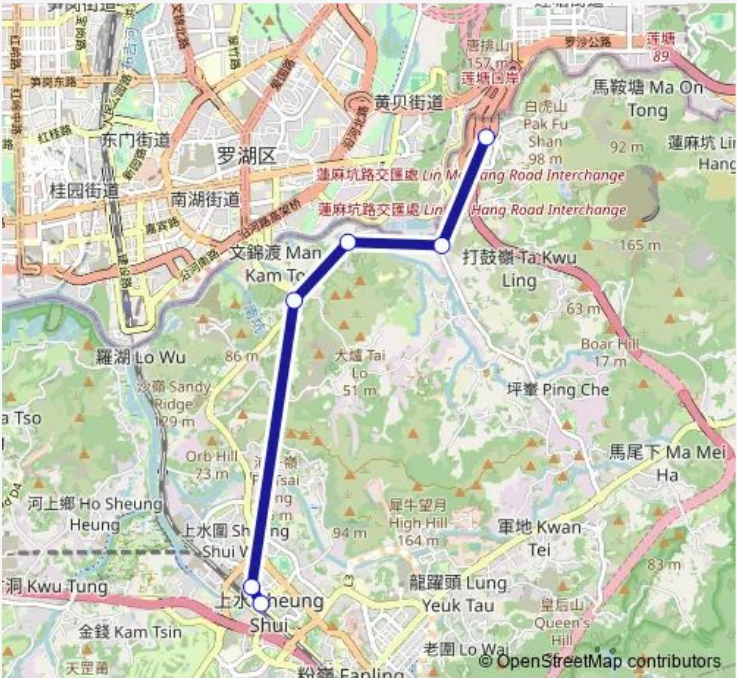

7 stops

[Open route schedule](#)

- HEUNG YUEN WAI BOUNDARY CONTROL POINT MINIBUS TERMINUS
- LIN MA HANG ROAD, NEAR TA KWU LING POLICE STATION
- LIN MA HANG ROAD, NEAR NGA YIU VILLAGE CHILDREN'S PLAYGROUND
- MAN KAM TO ROAD, NEAR SAN UK LING
- PO SHEK WU ROAD, NEAR PO SHEUNG TSUEN
- SAN FUNG AVENUE, NEAR SHEK WU HUI POST OFFICE
- SHEUNG SHUI STATION PUBLIC LIGHT BUS TERMINUS

Route schedule

HEUNG YUEN WAI BOUNDARY CONTROL POINT MINIBUS TERMINUS — SHEUNG SHUI STATION PUBLIC LIGHT BUS TERMINUS

Monday	07:15-21:00
Tuesday	07:15-21:00
Wednesday	07:15-21:00
Thursday	07:15-21:00
Friday	07:15-21:00
Saturday	07:15-09:00
Sunday	07:15-09:00

Route info

Direction: HEUNG YUEN WAI BOUNDARY CONTROL POINT MINIBUS TERMINUS

Stops: 7

Trip Duration: 0 hour 18 min

SAN FUNG AVENUE, NEAR SHEK WU HUI POST OFFICE

MAN KAM TO ROAD, NEAR SAN UK LING

LIN MA HANG ROAD, NEAR NGA YIU VILLAGE CHILDREN'S PLAYGROUND

LIN MA HANG ROAD, NEAR TA KWU LING POLICE STATION

HEUNG YUEN WAI BOUNDARY CONTROL POINT MINIBUS TERMINUS