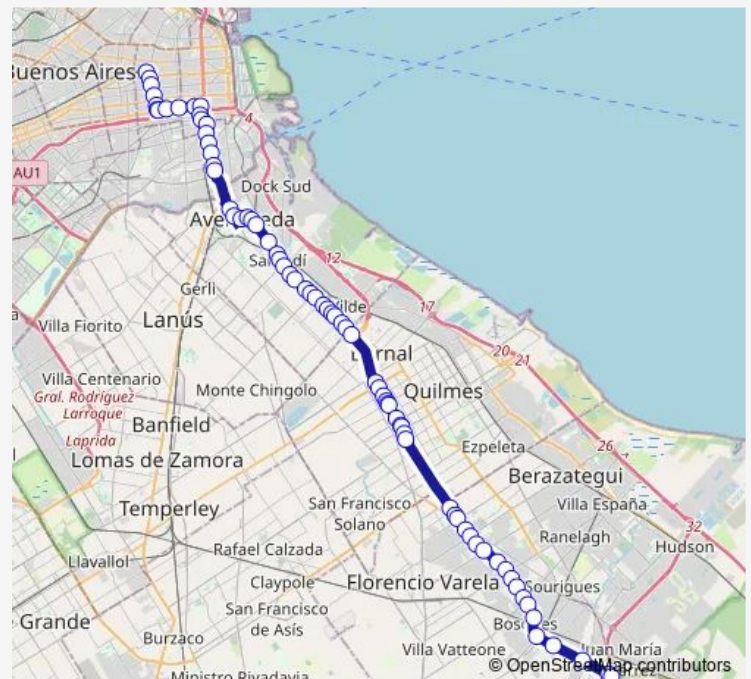

Bus 129b Jnamba129

[Go to website](#)

Direction

undefined — undefined

0 stops

[Open route schedule](#)

Route schedule

undefined — undefined

Monday	00:24-02:30 ⁺¹
Tuesday	00:24-02:30 ⁺¹
Wednesday	00:24-02:30 ⁺¹
Thursday	00:24-02:30 ⁺¹
Friday	00:24-02:30 ⁺¹
Saturday	00:24-02:30 ⁺¹
Sunday	00:24-02:30 ⁺¹

Route info

Direction:

Stops: 0

Trip Duration: – min

129b — Jnamba129

Direction

Avenida Calchaquí — 418 Alberti

62 stops

[Open route schedule](#)

Avenida Calchaquí

Avenida Calchaquí

Avenida Calchaquí

Monday	00:24-02:30 ⁺¹
Tuesday	00:24-02:30 ⁺¹
Wednesday	00:24-02:30 ⁺¹
Thursday	00:24-02:30 ⁺¹
Friday	00:24-02:30 ⁺¹
Saturday	00:24-02:30 ⁺¹
Sunday	00:24-02:30 ⁺¹

Route info

Direction: Avenida Calchaquí

Stops: 62