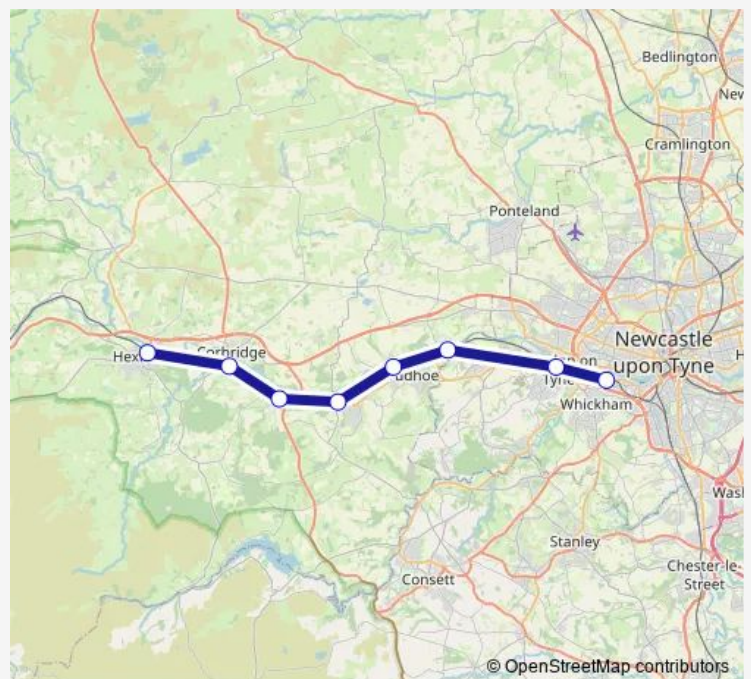

### Route info

Direction: Metrocentre

Stops: 8

Trip Duration: 1 hour 15 min

■ Nt:Mce->Hex — NT replacement bus service from MCE to Hex **BusMaps**

Nt:Mce->Hex Rail Replacement Bus Service time schedules and route maps are available in an offline PDF at [busmaps.com](https://busmaps.com). Use the [busmaps.com](https://busmaps.com) website to see live bus times, train schedule or subway schedule, and step-by-step directions for all public transit in Horsley