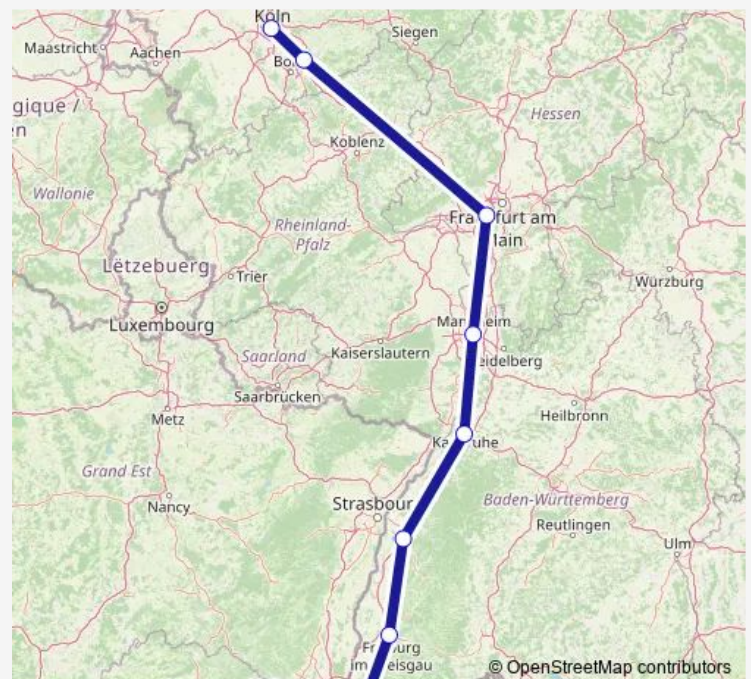

Karlsruhe Hbf

Mannheim Hbf

Frankfurt(M) Flughafen Fernbf

Siegburg/Bonn

Köln Hbf

### Route schedule

Basel Sbb — Köln Hbf

Monday 13:13

Tuesday 13:13

Wednesday 13:13

Thursday 13:13

Friday 13:13

Saturday 13:13

### Route info

Direction: Basel Sbb

Stops: 9

Trip Duration: 3 hour 52 min

ICE 106

ICE 106 Rail time schedules and route maps are available in an offline PDF at [busmaps.com](https://busmaps.com). Use the [busmaps.com](https://busmaps.com) website to see live bus times, train schedule or subway schedule, and step-by-step directions for all public transit in Basel