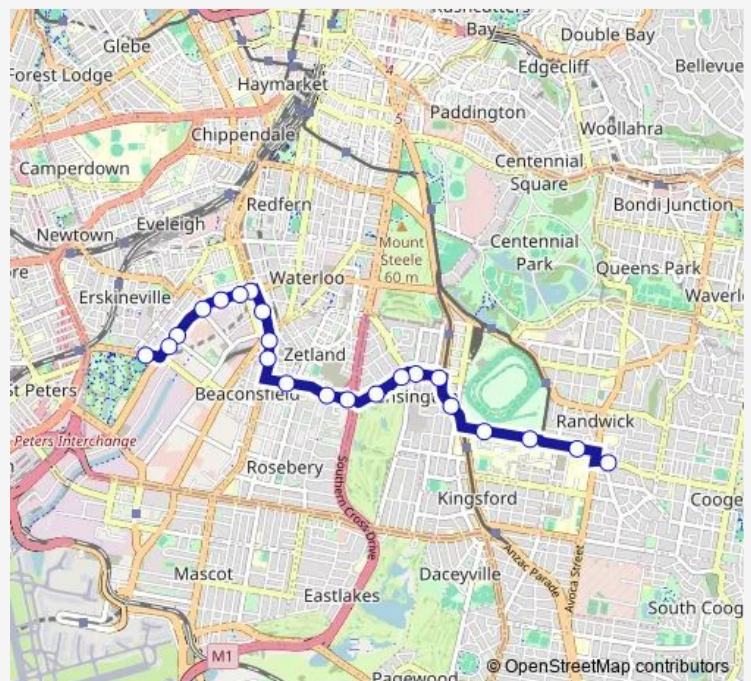

Prince Of Wales Hospital, High St

Unsw Gate 8, High St

Unsw Gate 2, High St

Anzac Pde Before Addison St

Todman Av After Anzac Pde

Todman Av At Balfour Rd

Lenthall St At Milroy Av

Lenthall St Opp Virginia St

Epsom Rd Opp Link Rd

Epsom Rd At Dalmeny Av

Epsom Rd Before Dunning Av

Botany Rd After Johnson St

Green Square Station, Botany Rd

Botany Rd At Mandible St

Mcevoy St After Botany Rd

Mcevoy St At Hiles St

Mcevoy St At Stokes Av

Mcevoy St At Bowden St

Euston Rd At Maddox St

Route schedule

Coogee Bay Rd At Perouse Rd — Alan Davidson Oval, Sydney Park Rd

Monday	15:25
Tuesday	15:25
Wednesday	15:25
Thursday	15:25
Friday	15:25
Saturday	—
Sunday	—

Route info

Direction: Coogee Bay Rd At Perouse Rd

Stops: 22

Trip Duration: 0 hour 28 min

Euston Rd Before Huntley St

Alan Davidson Oval, Sydney Park Rd

656e School Bus time schedules and route maps are available in an offline PDF at busmaps.com. Use the busmaps.com website to see live bus times, train schedule or subway schedule, and step-by-step directions for all public transit in Sydney