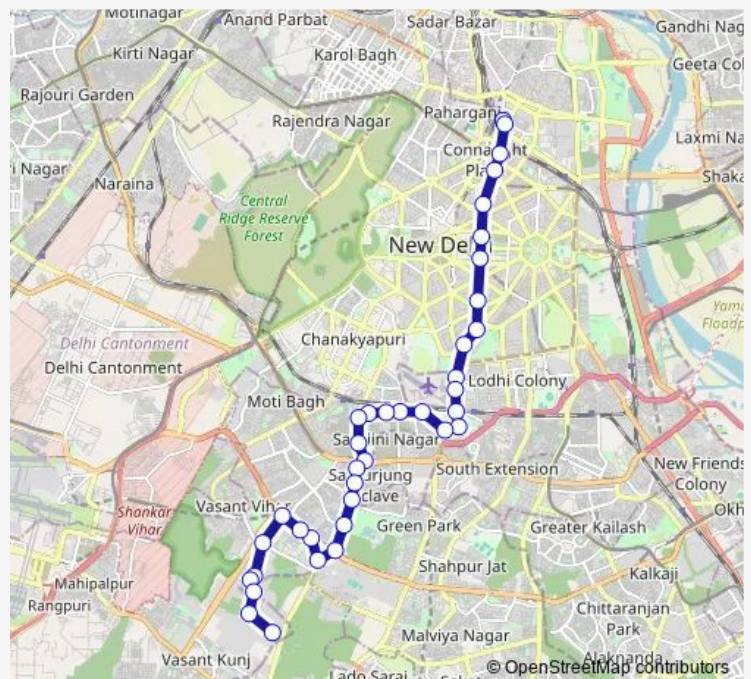

Thursday 05:00-22:35

Friday 05:00-22:35

Saturday 05:00-22:35

Sunday 05:00-22:35

Route info

Direction: Minto Road Terminal

Stops: 37

Trip Duration: 1 hour 11 min