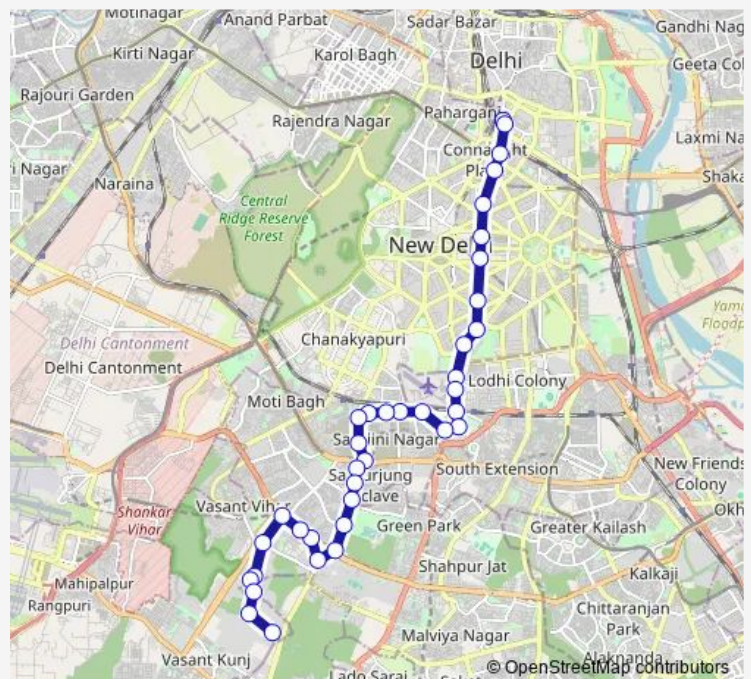

Thursday 05:00-22:35

Friday 05:00-22:35

Saturday 05:00-22:35

Sunday 05:00-22:35

Route info

Direction: Minto Road Terminal

Stops: 37

Trip Duration: 1 hour 11 min