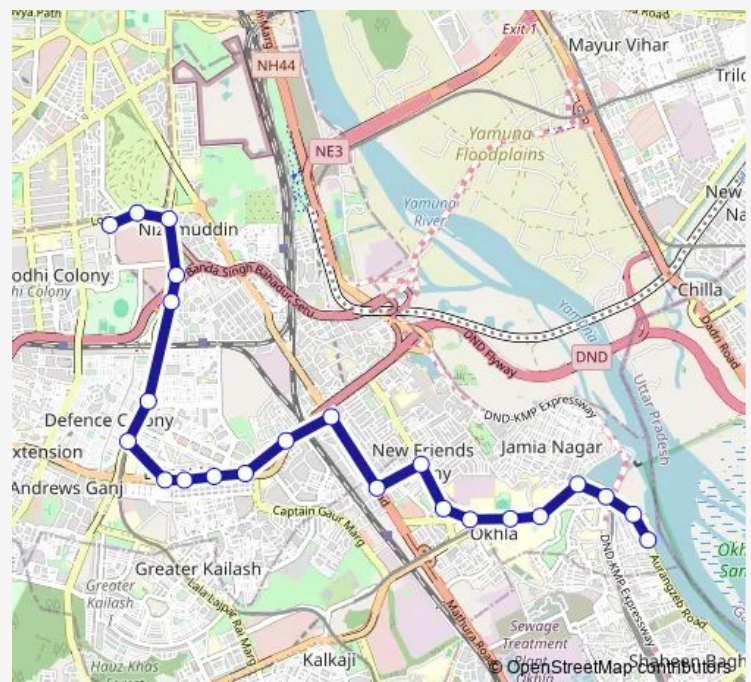

Jamiya Millia College

Ansari Health Care

Batla House

Route schedule

Sunehari Pulla Depot / Jawahar Lal Nehru Stadium Terminal — Unani Hospital / Okhla Ext Thokar 3

Monday 12:35-20:15

Tuesday 12:35-20:15

Wednesday 12:35-20:15

Thursday 12:35-20:15

Friday 12:35-20:15

Saturday 12:35-20:15

Sunday 12:35-20:15

Route info

Direction: Sunehari Pulla Depot / Jawahar Lal Nehru Stadium Terminal

Stops: 23

Trip Duration: 0 hour 43 min