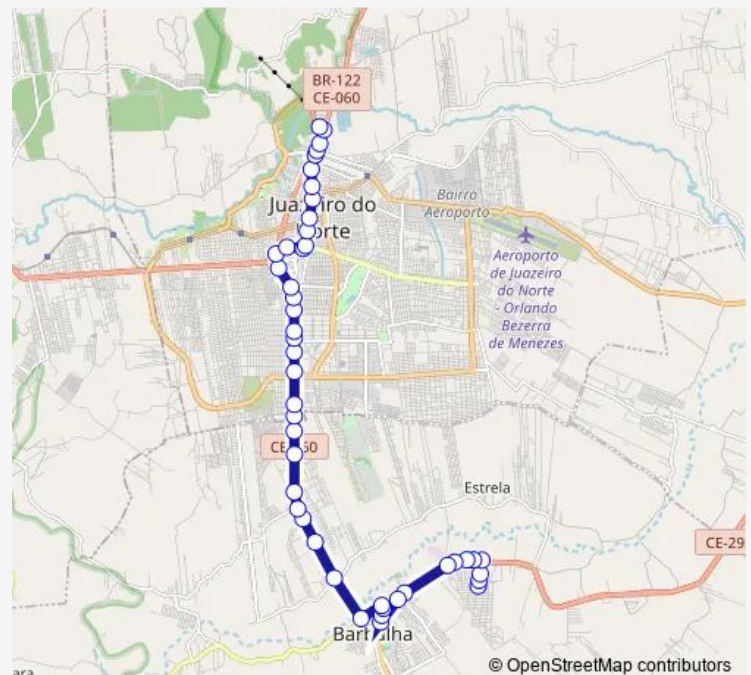

Avenida Leao Sampaio 2270 Lagoa Seca

Praca LA Favorita Lagoa Seca

Pousada Lagoa Seca Lagoa Seca

D Classe Lagoa Seca

Posto Casarao Jardim Gonzaga

Resto Jardim Jardim Gonzaga

Real Ville Mata DOS Limas

Route schedule

Terminal Juazeiro do Norte — Terminal Barbalha

Monday 05:10-22:05

Tuesday 05:10-22:05

Wednesday 05:10-22:05

Thursday 05:10-22:05

Friday 05:10-22:05

Saturday 05:15-22:00

Sunday 05:10-22:00

Route info

Direction: Terminal Juazeiro do Norte

Stops: 55

Trip Duration: 1 hour 22 min

38803 — Juazeiro DO Norte/Barbalha

Trailer DO Papai Mata DOS Limas

Kinkal Mata DOS Limas

IBK Mata DOS Limas

Wednesday 05:10-22:00

Thursday 05:10-22:00

Friday 05:10-22:00

Saturday 05:10-20:20

Sunday 05:20-22:00

Route info

Direction: RUA P 10 Malvinas

Stops: 46