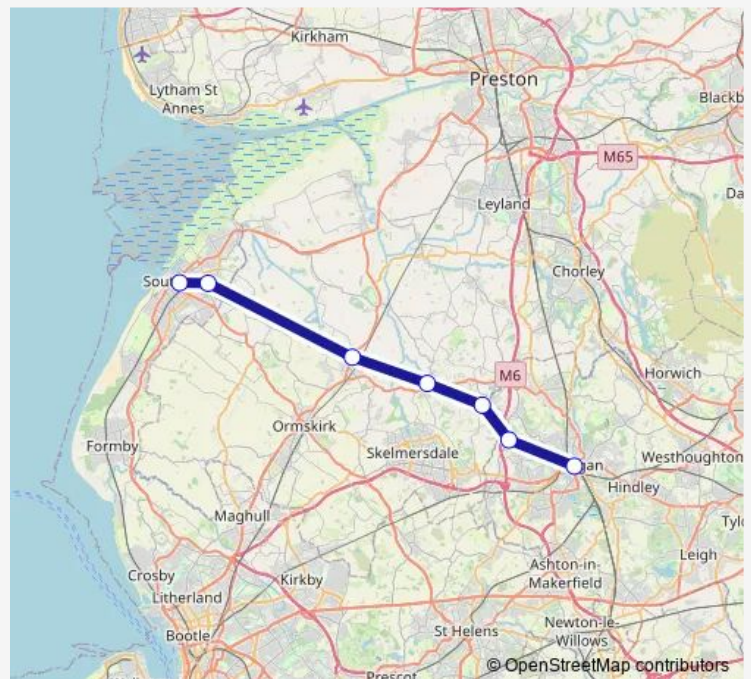

### Direction

Southport — Wigan Wallgate

7 stops

[Open route schedule](#)

Southport

Meols Cop

Burscough Bridge

Parbold

Appley Bridge

Gathurst

Wigan Wallgate

### Route schedule

Southport — Wigan Wallgate

Monday 20:49-23:10

Tuesday 20:49-23:10

Wednesday 20:49-23:10

Thursday 20:49-23:10

Friday 20:49-23:10

Saturday 20:49-23:10

### Route info

Direction: Southport

Stops: 7

Trip Duration: 0 hour 33 min

■ Nt:Sop->Wgw — NT train service from SOP to Wgw

Nt:Sop->Wgw Rail time schedules and route maps are available in an offline PDF at [busmaps.com](https://busmaps.com). Use the [busmaps.com](https://busmaps.com) website to see live bus times, train schedule or subway schedule, and step-by-step directions for all public transit in Southport