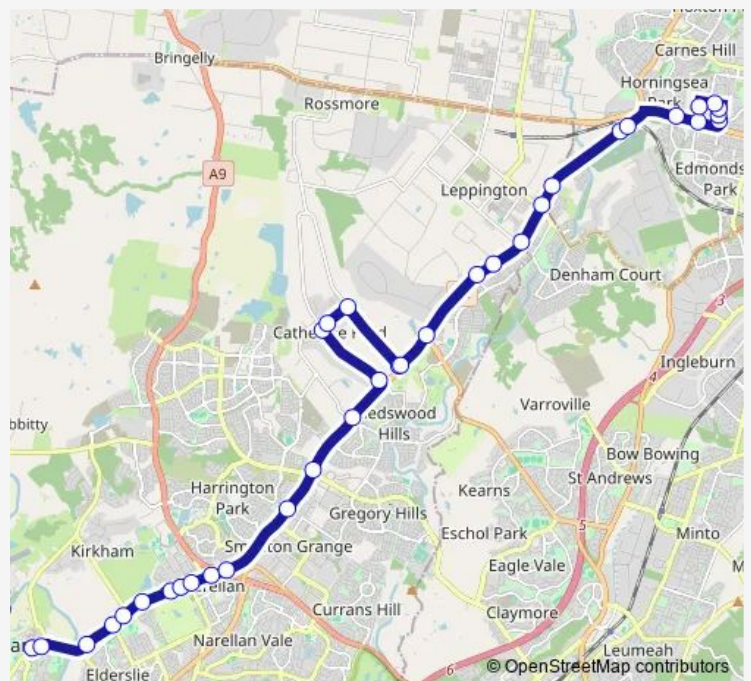

School Bus 1022 Camden to William Carey Christian School

[Go to website](#)

**Direction**

John St Before Argyle St — William Carey Christian School, School Grounds

35 stops

[Open route schedule](#)

- John St Before Argyle St
- Argyle St At Elizabeth St
- Camden Valley Way Opp Curry Reserve
- Camden Valley Way Opp Harrington Green
- Camden Valley Way Opp Kirkham Park
- 181 Camden Valley Way
- Camden Valley Way After Camden View Dr
- Camden Valley Way Opp Wilson Cres
- Camden Valley Way Opp Narellan Public School
- Narellan Town Centre, Camden Valley Way
- Camden Valley Way Before Sharman Cl
- Camden Valley Opp Turner Rd
- Camden Valley Way After Oran Park Dr
- Camden Valley Way At Springfield Rd
- Catherine Fields Rd After Camden Valley Way
- Catherine Fields Rd Opp Chisholm Rd
- Chisholm Rd At Lilyfield Cl
- Deepfields Rd Opp Chisholm Rd
- Deepfields Rd At Camden Valley Way
- Camden Valley Way At Deepfields Rd
- Camden Valley Way Opp Raby Rd

Route schedule

John St Before Argyle St — William Carey Christian School, School Grounds

Monday	07:52
Tuesday	07:52
Wednesday	07:52
Thursday	07:52
Friday	—
Saturday	—
Sunday	—

Route info

Direction: John St Before Argyle St

Stops: 35

Trip Duration: 0 hour 41 min

1022 — Camden to William Carey Christian School

Camden Valley Way Opp St Andrews Bvd

Camden Valley Way Before Park Rd

Camden Valley Way After Heath Rd

Camden Valley Way After Ingleburn Rd

Braidwood Dr At Corfield Rd

Bundanoon Rd At Manar Pl

Bumbera St Opp Tarago Pl

William Carey Christian School, School Grounds

1022 School Bus time schedules and route maps are available in an offline PDF at [busmaps.com](https://busmaps.com). Use the [busmaps.com](https://busmaps.com) website to see live bus times, train schedule or subway schedule, and step-by-step directions for all public transit in Liverpool