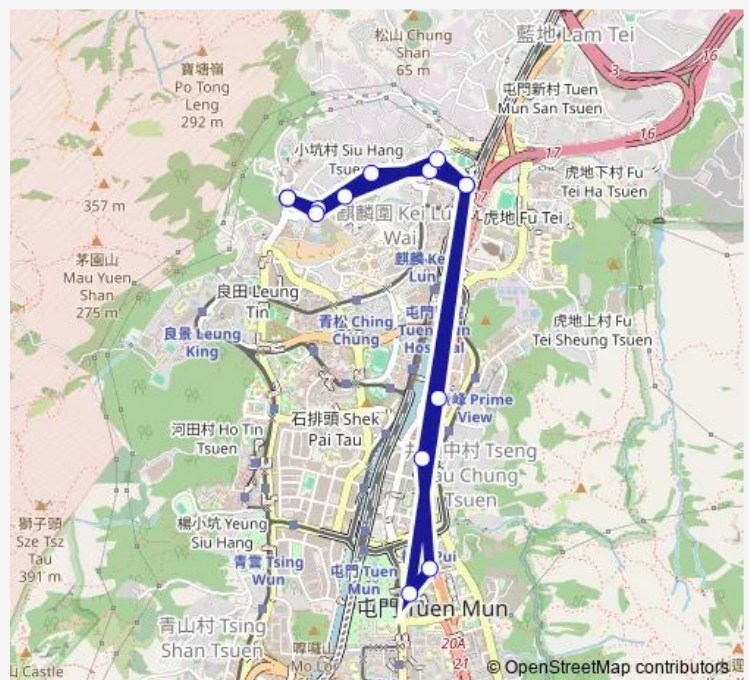

Route schedule

[Ctb] WO TIN Estate|[Kmb] WO TIN Estate|[Lrtfeeder] WO TIN Estate|[Lwb] WO TIN Estate — [Ctb] WO TIN Estate|[Kmb] WO TIN Estate|[Lrtfeeder] WO TIN Estate|[Lwb] WO TIN Estate

Monday 06:00-23:10

Tuesday 06:00-23:10

Wednesday 06:00-23:10

Thursday 06:00-23:10

Friday 06:00-23:10

Saturday 06:00-23:10

Sunday 06:00-23:10

Route info

Direction: [Ctb] WO TIN Estate|[Kmb] WO TIN Estate|[Lrtfeeder] WO TIN Estate|[Lwb] WO TIN Estate

Stops: 14

Trip Duration: 0 hour 22 min

[Ctb] Novo Land, YAN PO Road|[Kmb] Novo Land|[Lrt-feeder] Ching TIN Estate|[Lwb] Novo Land

[Ctb] WO TIN Estate|[Kmb] WO TIN Estate|[Lrtfeeder] WO TIN Estate|[Lwb] WO TIN Estate