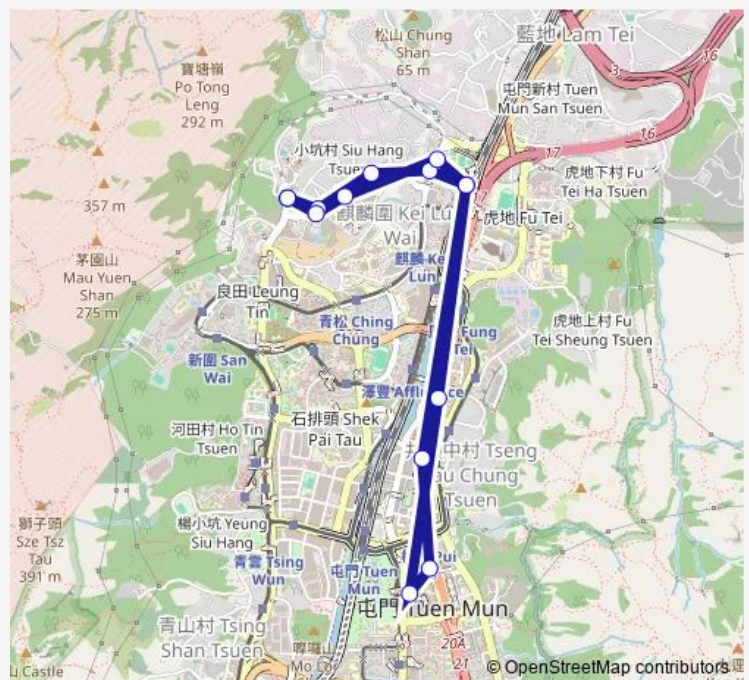

Route schedule

[Ctb] WO TIN Estate|[Kmb] WO TIN Estate|[Lrtfeeder] WO TIN Estate|[Lwb] WO TIN Estate — [Ctb] WO TIN Estate|[Kmb] WO TIN Estate|[Lrtfeeder] WO TIN Estate|[Lwb] WO TIN Estate

Monday	06:00-23:10
Tuesday	06:00-23:10
Wednesday	06:00-23:10
Thursday	06:00-23:10
Friday	06:00-23:10
Saturday	06:00-23:10
Sunday	06:00-23:10

Route info

Direction: [Ctb] WO TIN Estate|[Kmb] WO TIN Estate|[Lrtfeeder] WO TIN Estate|[Lwb] WO TIN Estate

Stops: 14

Trip Duration: 0 hour 22 min

[Ctb] Novo Land, YAN PO Road|[Kmb] Novo Land|[Lrt-feeder] Ching TIN Estate|[Lwb] Novo Land