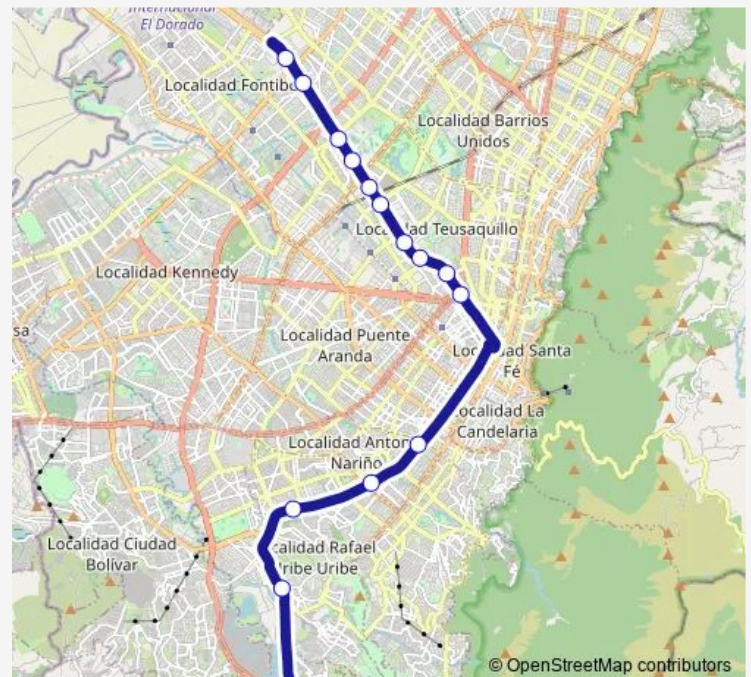

### Route schedule

P. Usme T3 — Portal Eldorado T-6

Monday	04:30-22:30
Tuesday	04:30-22:30
Wednesday	04:30-22:30
Thursday	04:30-22:30
Friday	04:30-22:30
Saturday	04:30-22:30
Sunday	—

### Route info

Direction: P. Usme T3

Stops: 15

Trip Duration: 0 hour 42 min

K54

BusMaps

K54 Bus time schedules and route maps are available in an offline PDF at [busmaps.com](https://busmaps.com). Use the [busmaps.com](https://busmaps.com) website to see live bus times, train schedule or subway schedule, and step-by-step directions for all public transit in Bogota