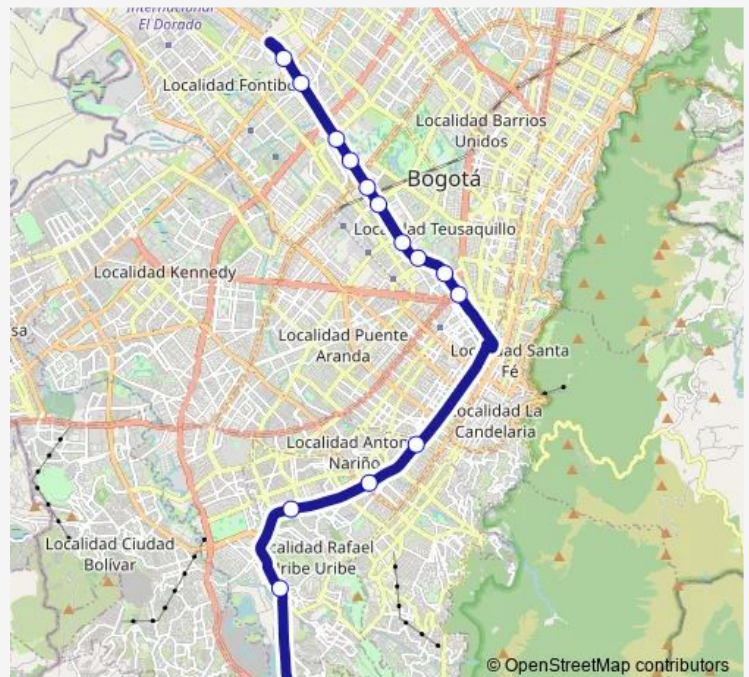

Tuesday 04:30-22:30

Wednesday 04:30-22:30

Thursday 04:30-22:30

Friday 04:30-22:30

Saturday 04:30-22:30

Sunday —

Route info

Direction: P. Usme T3

Stops: 15

Trip Duration: 0 hour 42 min

K54

BusMaps

K54 Bus time schedules and route maps are available in an offline PDF at busmaps.com. Use the busmaps.com website to see live bus times, train schedule or subway schedule, and step-by-step directions for all public transit in Bogota