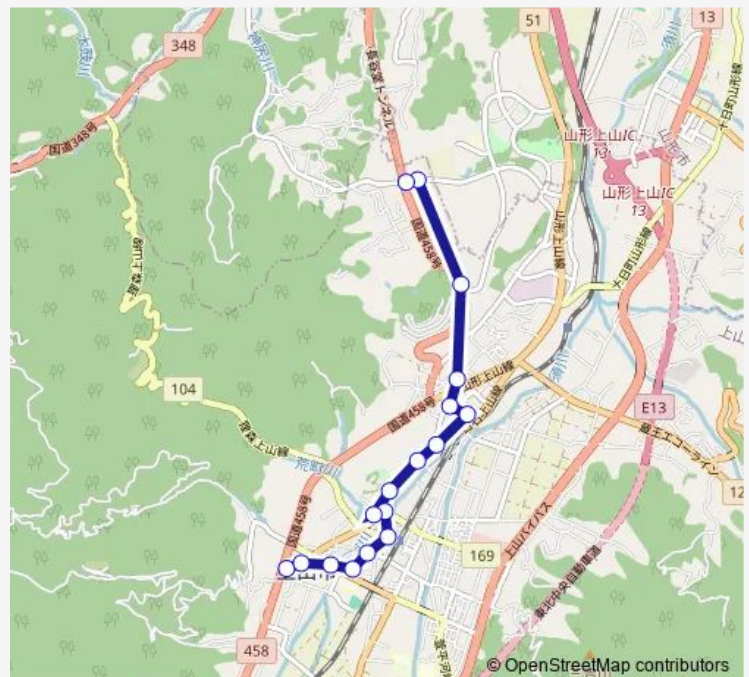

矢来三丁目

かみのやま温泉駅前

めんごりあ角

めんごりあ前

上山城口

浴場前

新丁坂下

旭町西

### Route schedule

高松葉山温泉 — 久保手

Monday 09:15-17:50

Tuesday 09:15-17:50

Wednesday 09:15-17:50

Thursday 09:15-17:50

Friday 09:15-17:50

Saturday —

### Route info

Direction: 高松葉山温泉

Stops: 17

Trip Duration: 0 hour 16 min

■ 上山〜久保手

上山〜久保手 Bus time schedules and route maps are available in an offline PDF at [busmaps.com](https://busmaps.com). Use the [busmaps.com](https://busmaps.com) website to see live bus times, train schedule or subway schedule, and step-by-step directions for all public transit in Kaminoyama