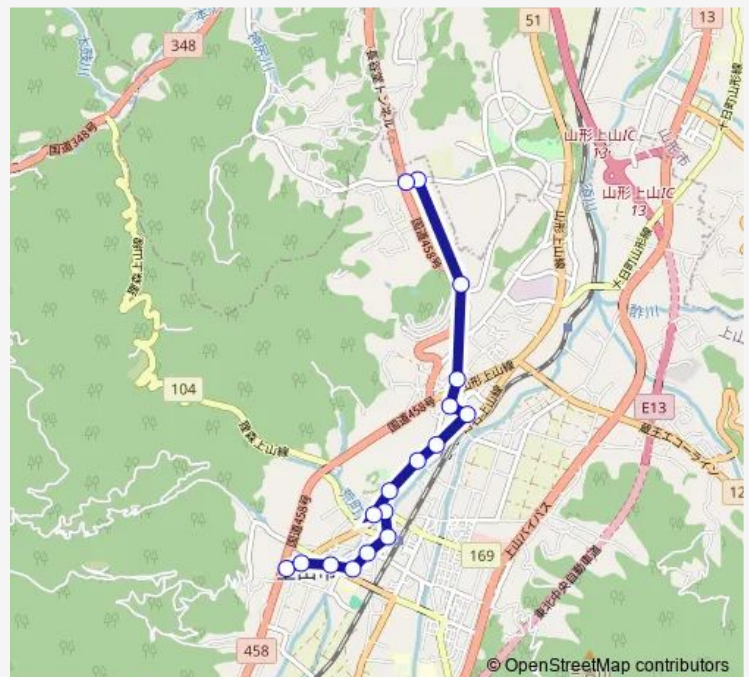

矢来三丁目

かみのやま温泉駅前

めんごりあ角

めんごりあ前

上山城口

浴場前

新丁坂下

旭町西

### Route schedule

高松葉山温泉 — 久保手

Monday 09:15-17:50

Tuesday 09:15-17:50

Wednesday 09:15-17:50

Thursday 09:15-17:50

Friday 09:15-17:50

Saturday —

### Route info

Direction: 高松葉山温泉

Stops: 17

Trip Duration: 0 hour 16 min

■ 上山〜久保手

上山〜久保手 Bus time schedules and route maps are available in an offline PDF at [busmaps.com](https://busmaps.com). Use the [busmaps.com](https://busmaps.com) website to see live bus times, train schedule or subway schedule, and step-by-step directions for all public transit in Kaminoyama