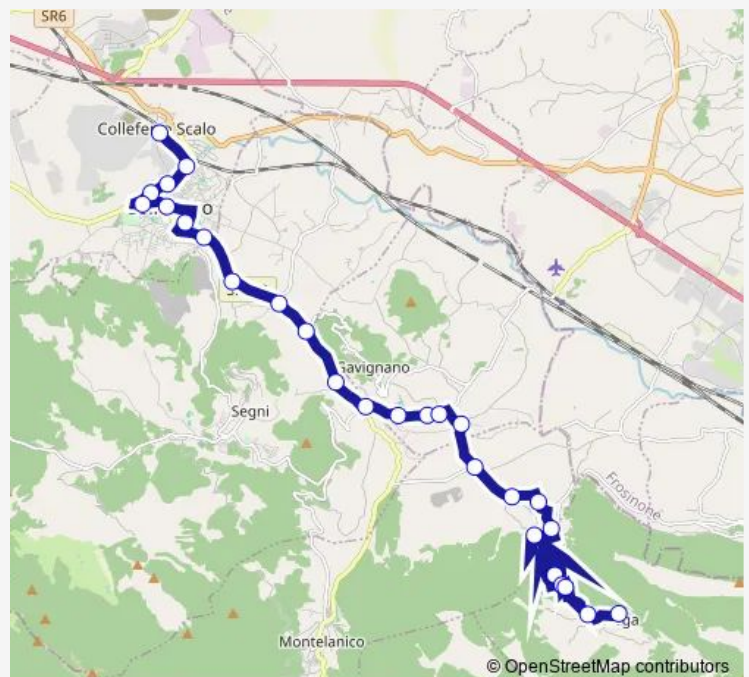

Route schedule

Colleferro | Stazione FS # f4937 — Gorga | Piazza V. Emanuele II # f14705

Monday	08:45
Tuesday	08:45
Wednesday	08:45
Thursday	08:45
Friday	08:45
Saturday	—
Sunday	—

Route info

Direction: Colleferro | Stazione FS # f4937

Stops: 27

Trip Duration: 0 hour 39 min

Colleferro Scalo - Gorga # Cf134a

Gorga | Via San Martino Via Forma # f14699

Gorga | Via San Martino (Km 7) # f14700

Gorga | Case Sparse # f14701

Gorga | Via San Giorgio (Km 8) # f14702