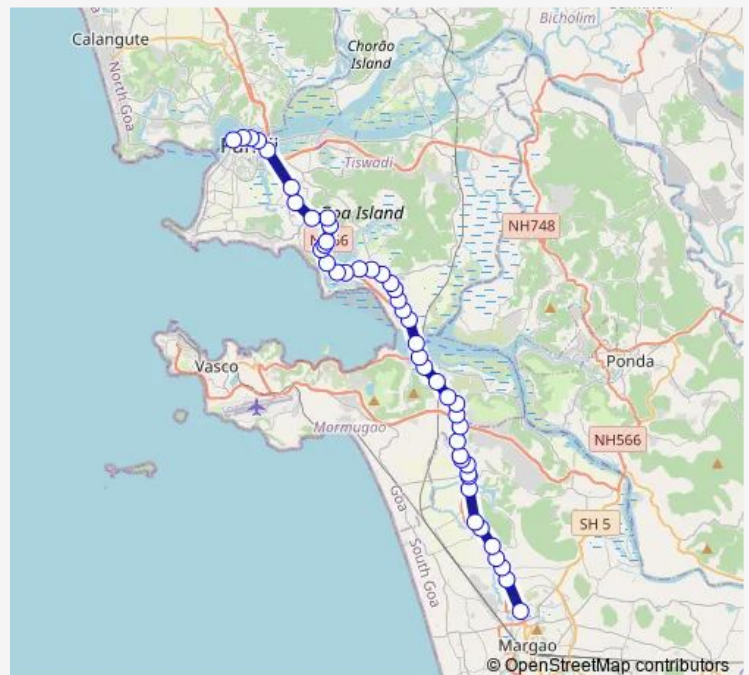

### Route schedule

Margao KTC Bus Stand — Panaji Market

Monday 08:40

Tuesday 08:40

Wednesday 08:40

Thursday 08:40

Friday 08:40

Saturday 08:40

### Route info

Direction: Margao KTC Bus Stand

Stops: 46

Trip Duration: 1 hour 10 min

PNJ113 — Panaji MKT - Margao via Cortalim

Hanuman Mandir Cortalim

Agacaim Police Station

Agacaim Bypass