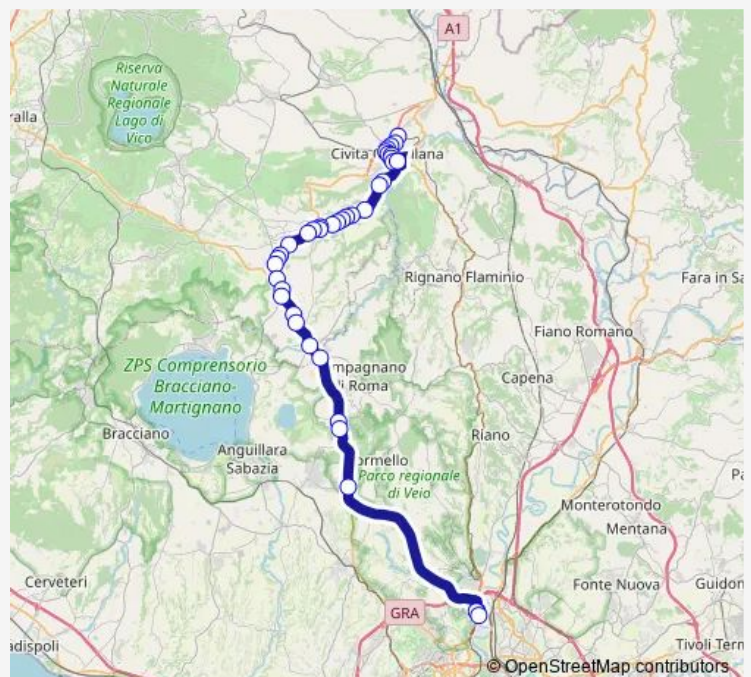

Civita | Via Terni Via Palombara # f2358 — Roma | Saxa Rubra (Arrivi) # f1494

Monday	05:20-06:00
Tuesday	05:20-06:00
Wednesday	05:20-06:00
Thursday	05:20-06:00
Friday	05:20-06:00
Saturday	05:20-06:00
Sunday	—

Route info

Direction: Civita | Via Terni Via Palombara # f2358

Stops: 39

Trip Duration: 1 hour 20 min

Civita Castellana - Roma Saxa Rubra # Cc511a

Nepi | Via Roma Via Menghini # f2064

Nepi | Via Nepesina Via Sutrina # f2065