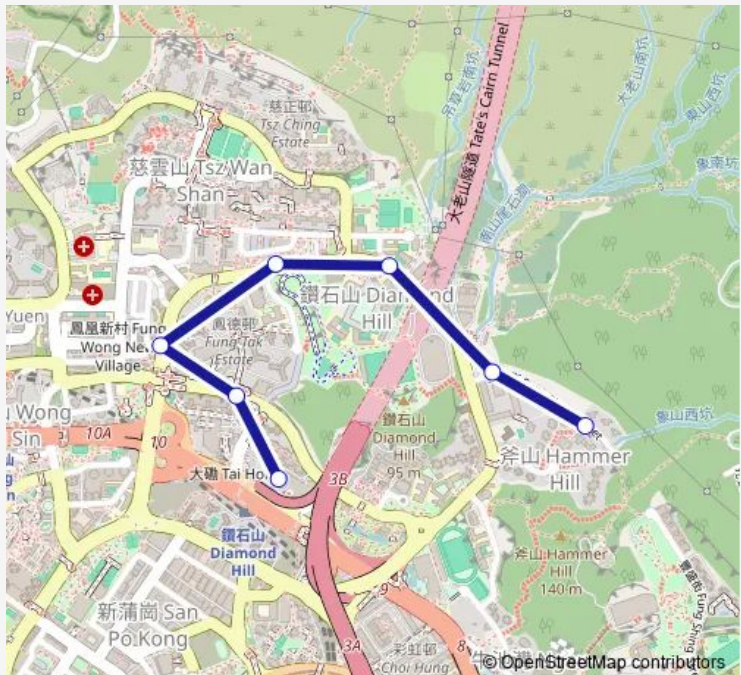

Bus 33a Hilltop Garden - Diamond Hill Station

[Go to website](#)

Direction
 Diamond Hill Station Public Transport Interchange — Fung Shing Street, Outside Hill TOP Gardens
 7 stops
[Open route schedule](#)

- Diamond Hill Station Public Transport Interchange
- Fung TAK Road, Outside Lung Shan House, Lung Poon Court|Fung TAK Road, Outside Lung Shan House, Lung Poon Court |Fung TAK Road, Opposite TO Fung TAK Estate|Fung TAK Road, Opposite Fung TAK Estate
- PO Kong Village Road, Outside FU YAU Building|No. 75 PO Kong Village Road, Outside FU YAU Building
- PO Kong Village Road, Near PO Ying Lane|Po Kong Village Road, Outside CHE WAH Building
- PO Kong Village Road, Near PO Leung Lane|Po Kong Village Road, Outside C.C.C. Heep WOK College
- Fung Shing Street, Near PO Kong Village Road|Fung Shing Street, Outside Hong Kong SEA Cadet Corps
- Fung Shing Street, Outside Hill TOP Gardens

Route schedule
 Diamond Hill Station Public Transport Interchange — Fung Shing Street, Outside Hill TOP Gardens

Monday	07:00
Tuesday	07:00
Wednesday	07:00
Thursday	07:00
Friday	07:00
Saturday	07:00
Sunday	07:00

Route info
 Direction: Diamond Hill Station Public Transport Interchange
 Stops: 7
 Trip Duration: 0 hour 7 min

Direction

Fung Shing Street, Outside Hill TOP Gardens — Diamond Hill Station Public Transport Interchange