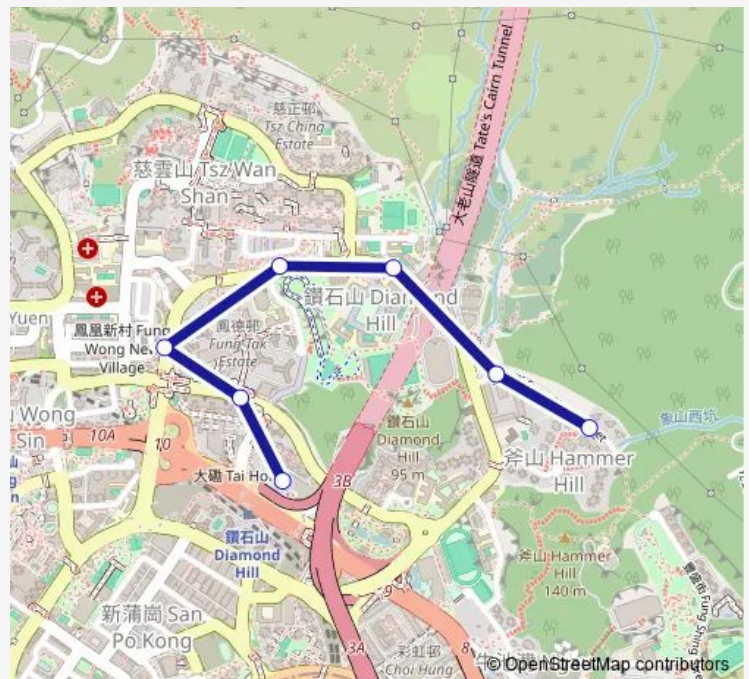

PO Kong Village Road, Near PO Ying Lane|Po Kong Village Road, Outside CHE WAH Building

PO Kong Village Road, Near PO Leung Lane|Po Kong Village Road, Outside C.C.C. Heep WOK College

Fung Shing Street, Near PO Kong Village Road|Fung Shing Street, Outside Hong Kong SEA Cadet Corps

Fung Shing Street, Outside Hill TOP Gardens

Route schedule

Diamond Hill Station Public Transport Interchange — Fung Shing Street, Outside Hill TOP Gardens

Monday	07:00
Tuesday	07:00
Wednesday	07:00
Thursday	07:00
Friday	07:00
Saturday	07:00
Sunday	07:00

Route info

Direction: Diamond Hill Station Public Transport Interchange

Stops: 7

Trip Duration: 0 hour 7 min

■ 33A — Hilltop Garden - Diamond Hill Station

Direction

Fung Shing Street, Outside Hill TOP Gardens — Diamond Hill Station Public Transport Interchange

7 stops

[Open route schedule](#)

Fung Shing Street, Outside Hill TOP Gardens

Fung Shing Street, Outside King Shan Court

PO Kong Village Road, Near FU Shan Public Transport Terminus

PO KONG VILLAGE ROAD, OPPOSITE TO DIAMOND HILL CREMATORIUM|NO. 182 PO KONG VILLAGE ROAD