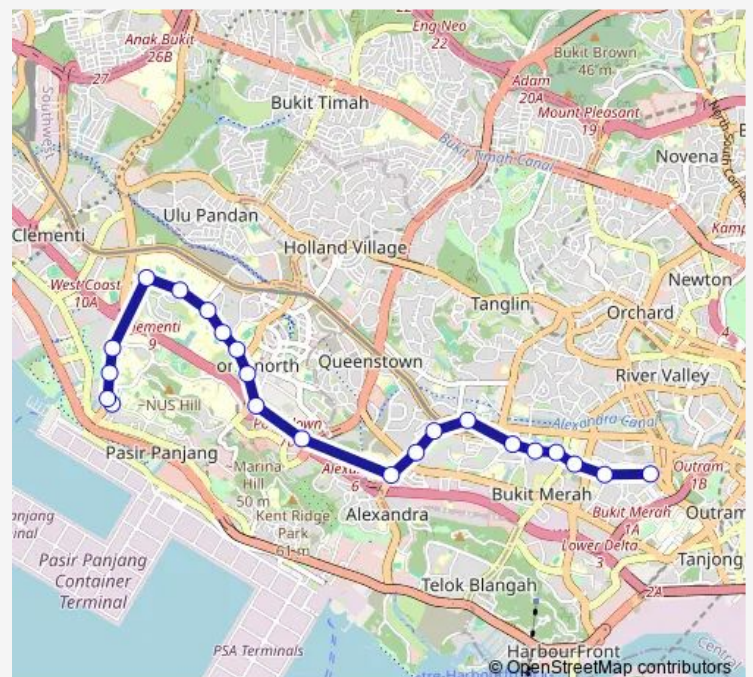

Blk 104a Cp

Tiong Bahru Pk

Tiong Bahru Stn

Route schedule

Kent Ridge Ter — Blk 1

Monday 16:18

Tuesday 16:18

Wednesday 16:18

Thursday 16:18

Friday 16:18

Saturday —

Sunday —

Route info

Direction: Kent Ridge Ter

Stops: 22

Trip Duration: 0 hour 43 min