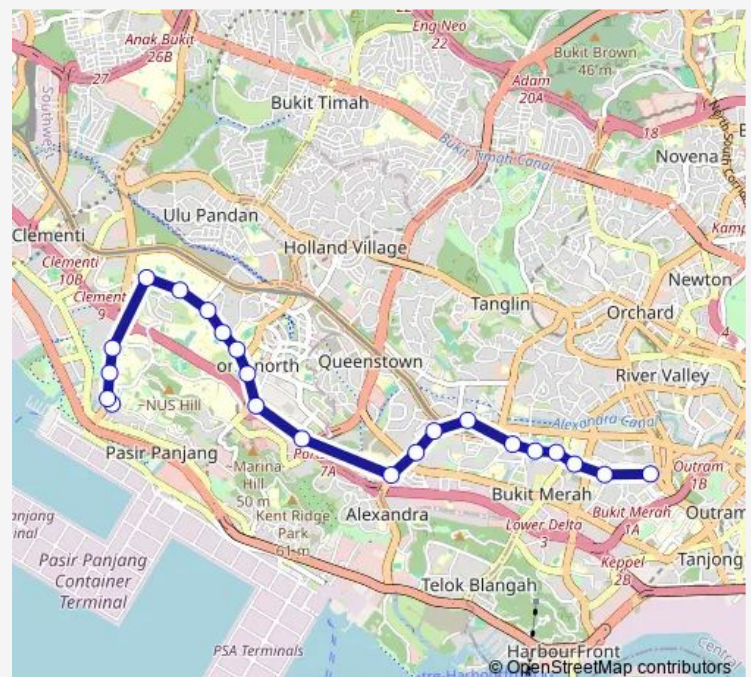

Blk 104a Cp

Tiong Bahru Pk

Tiong Bahru Stn

Route schedule

Kent Ridge Ter — Blk 1

Monday 16:18

Tuesday 16:18

Wednesday 16:18

Thursday 16:18

Friday 16:18

Saturday —

Sunday —

Route info

Direction: Kent Ridge Ter

Stops: 22

Trip Duration: 0 hour 43 min