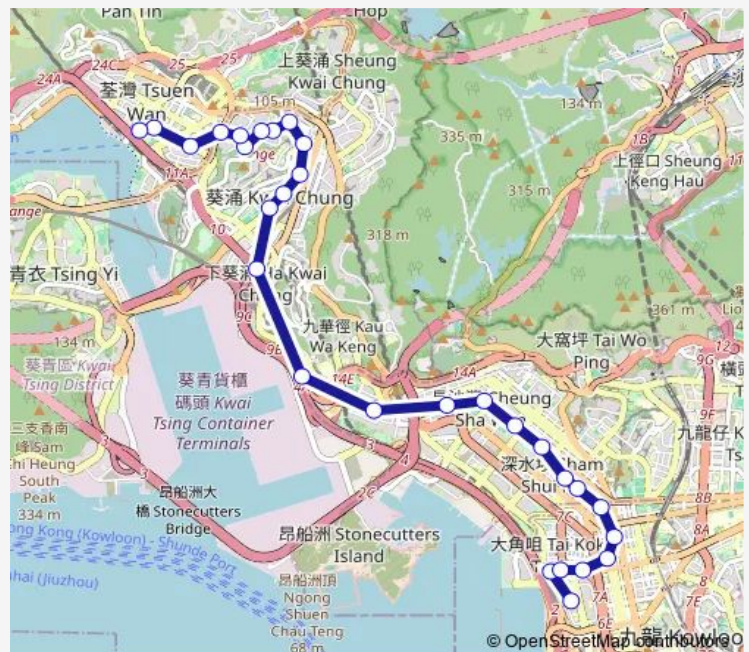

Tuesday 05:40-21:20

Wednesday 05:40-21:20

Thursday 05:40-21:20

Friday 05:40-21:20

Saturday 05:40-21:50

Sunday 05:40-22:20

Route info

Direction: [Ctb] Nina Tower[[Kmb] Nina Tower BUS Terminus][Lwb] Nina Tower BUS Terminus

Stops: 25

Trip Duration: 1 hour 0 min

Street, Cheung SHA WAN Road[[Kmb] Cheung WAH Street

[Ctb] Cheung SHA WAN Station, Cheung SHA WAN Road[[Kmb] UN Chau Estate

[Ctb] YEE KOK Court, Cheung SHA WAN Road[[Kmb] KIU Kiang Street Sham Shui Po