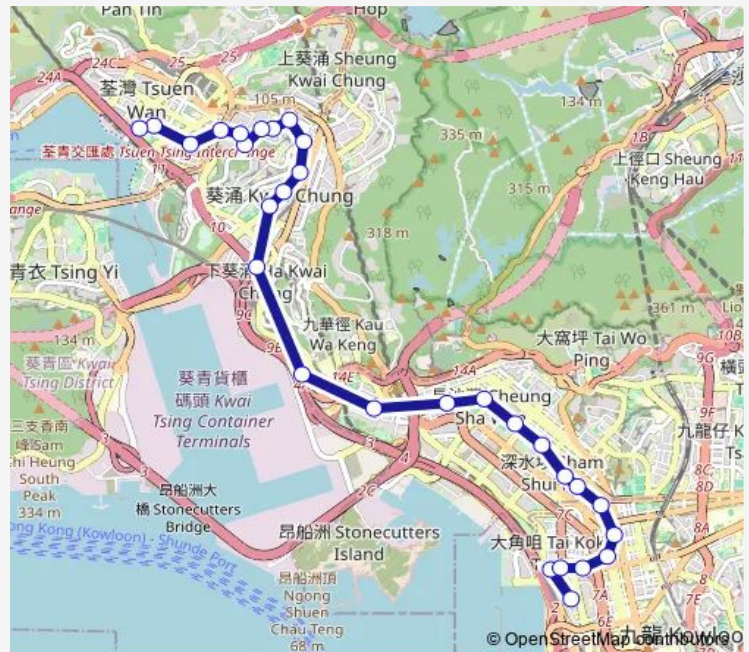

Monday 05:40-21:20

Tuesday 05:40-21:20

Wednesday 05:40-21:20

Thursday 05:40-21:20

Friday 05:40-21:20

Saturday 05:40-21:50

Sunday 05:40-22:20

Route info

Direction: [Ctb] Nina Tower[[Kmb] Nina Tower BUS Terminus][Lwb] Nina Tower BUS Terminus

Stops: 25

Trip Duration: 0 hour 59 min

■ 33A — Tsuen WAN (Nina Tower) - Mong KOK (Park Avenue)

Street, Cheung SHA WAN Road[[Kmb] Cheung WAH Street