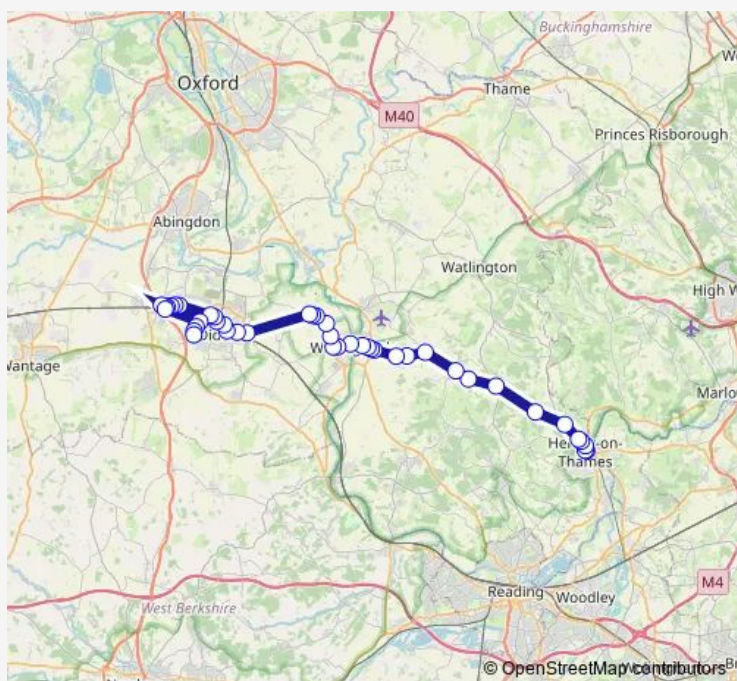

Juniper Way

Red Kite Way

Milton Gate

Milton Park West

Signal Yard

Milton Park Central

Olympic Avenue

Milton Park East

Saturday —

Sunday —

Route info

Direction: ASDA

Stops: 11

Trip Duration: 0 hour 16 min

■ 33A — Great Western Park - Milton Park - Didcot - Wallingford

Direction