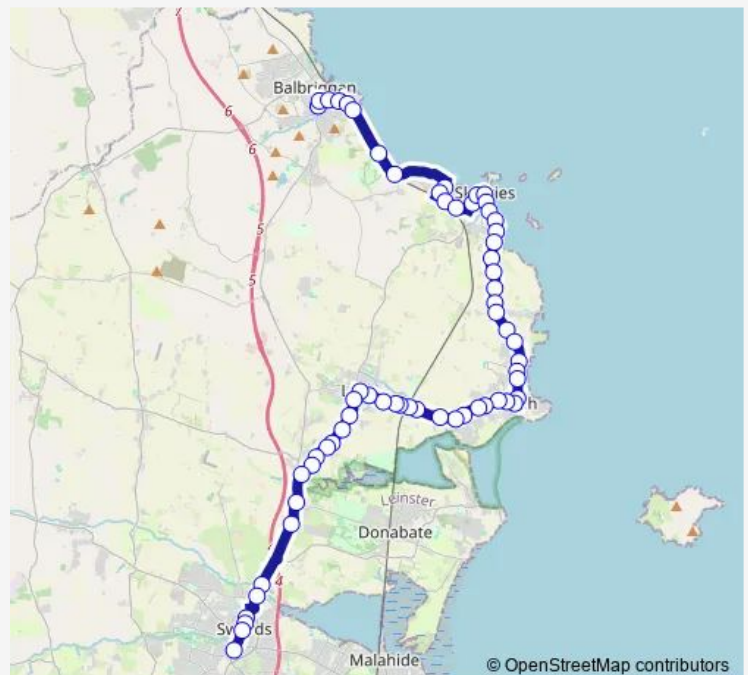

Thursday 07:05-23:44

Friday 07:05-23:44

Saturday 07:14-23:44

Sunday 08:44-23:44

Route info

Direction: Peter & Paul Church

Stops: 62

Trip Duration: 0 hour 52 min