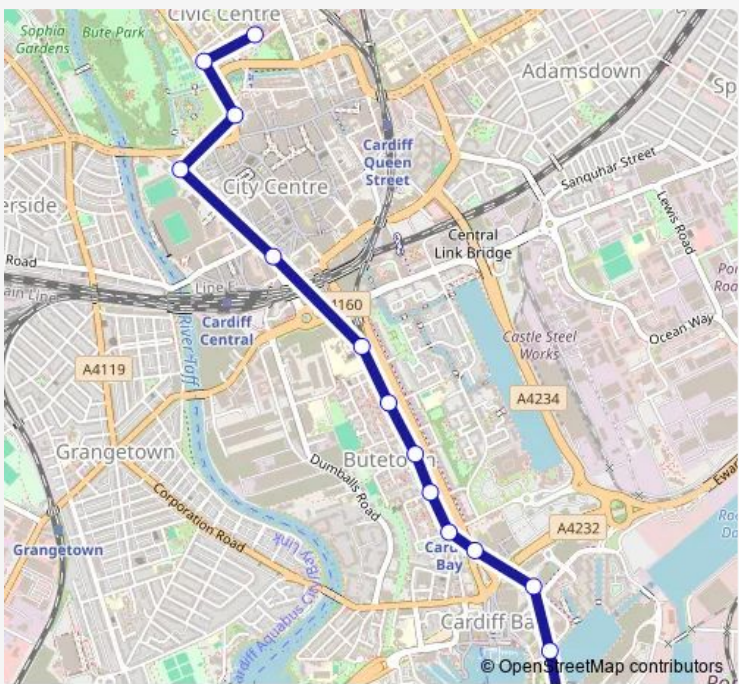

Bus Sky Cardiff City Centre - Cardiff Bay via Skycar Open  
Top

[Go to website](#)

**Direction**  
City Hall RH — Barrage Walkway PT

14 stops

[Open route schedule](#)

- City Hall RH
- Law Courts RJ
- Kingsway GR
- Westgate Street KD
- Lower St Mary Street NB
- North Church Street
- Letton Road
- South Loudon Place
- Hannah Street
- Cardiff Bay Station
- The Flourish
- East Bute Street
- Harbour Drive
- Barrage Walkway PT

Route schedule  
City Hall RH — Barrage Walkway PT

Monday	10:30-15:30
Tuesday	—
Wednesday	10:30-15:30
Thursday	10:30-15:30
Friday	10:30-15:30
Saturday	10:30-15:30
Sunday	10:30-15:30

Route info

Direction: City Hall RH

Stops: 14

Trip Duration: 0 hour 22 min

■ Sky — Cardiff City Centre - Cardiff Bay via Skycar Open **BusMaps**  
Top

## Direction

Barrage Walkway PU — City Hall RH

14 stops

[Open route schedule](#)

Barrage Walkway PU

Harbour Drive

East Bute Street

Millennium Centre