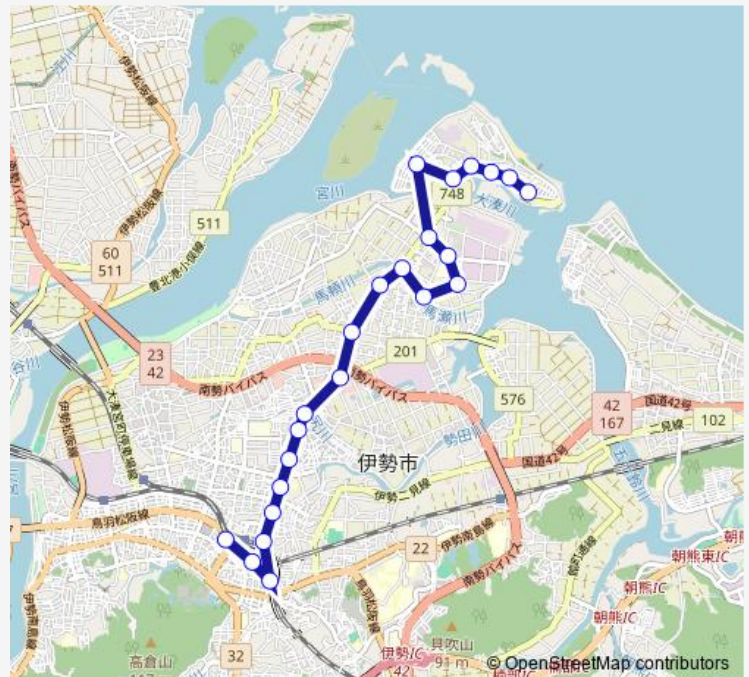

Route schedule

大湊 — 伊勢市駅前

| | |
|-----------|-------------|
| Monday | 08:50-16:20 |
| Tuesday | 08:50-16:20 |
| Wednesday | 08:50-16:20 |
| Thursday | 08:50-16:20 |
| Friday | 08:50-16:20 |
| Saturday | 10:20-14:50 |
| Sunday | 10:20-14:50 |

Route info

Direction: 大湊

Stops: 23

Trip Duration: 0 hour 31 min

■ 大湊線

BusMaps

吹上町

伊勢市駅前

Direction

伊勢市駅前 — 大湊

22 stops

[Open route schedule](#)

伊勢市駅前

吹上町

伊勢市駅北口

河崎町

Route info

Direction: 伊勢市駅前

Stops: 21

Trip Duration: 0 hour 25 min

大湊線 Bus time schedules and route maps are available in an offline PDF at busmaps.com. Use the busmaps.com website to see live bus times, train schedule or subway schedule, and step-by-step directions for all public transit in Ise