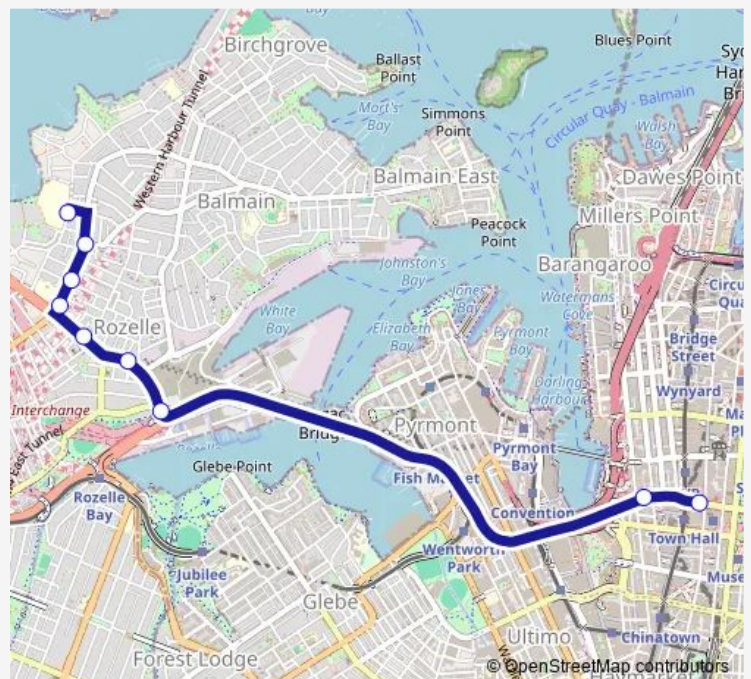

### Route schedule

Sydney Secondary College Balmain Campus, Terry St — Town Hall, Park St, Stand H

Monday 15:15

Tuesday —

Wednesday 14:35

Thursday 15:15

Friday —

Saturday —

### Route info

Direction: Sydney Secondary College Balmain Campus, Terry St

Stops: 9

Trip Duration: 0 hour 12 min

652s School Bus time schedules and route maps are available in an offline PDF at [busmaps.com](https://busmaps.com). Use the [busmaps.com](https://busmaps.com) website to see live bus times, train schedule or subway schedule, and step-by-step directions for all public transit in Sydney