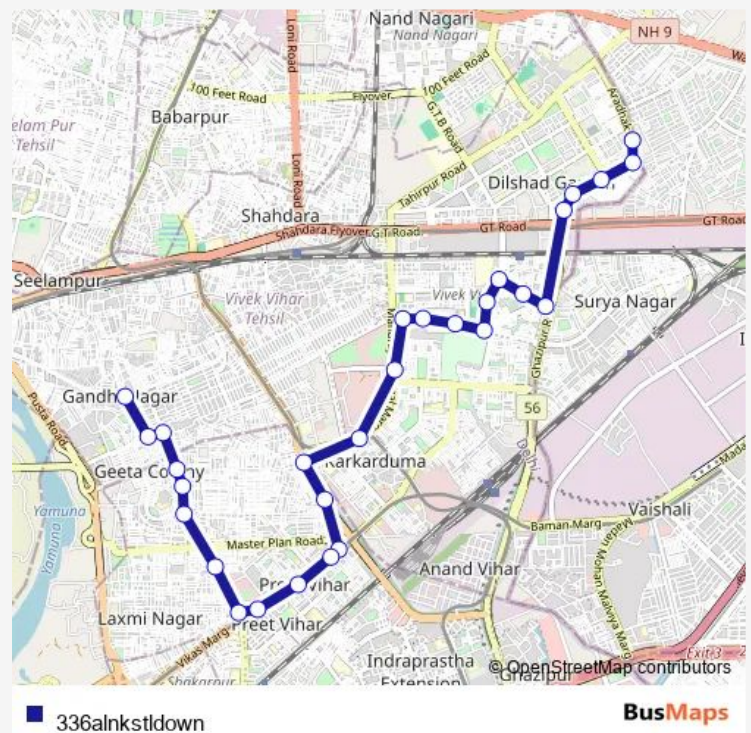

### Route schedule

New Seema Puri Depot Cluster — Jheel Terminal

Monday 05:23-18:03

Tuesday 05:23-18:03

Wednesday 05:23-18:03

Thursday 05:23-18:03

Friday 05:23-18:03

Saturday 05:23-18:03

Sunday 05:23-18:03

### Route info

Direction: New Seema Puri Depot Cluster

Stops: 29

Trip Duration: 0 hour 48 min

Radhu Palace

East Guru Angad Nagar

Khureji Khas

Rashid Market