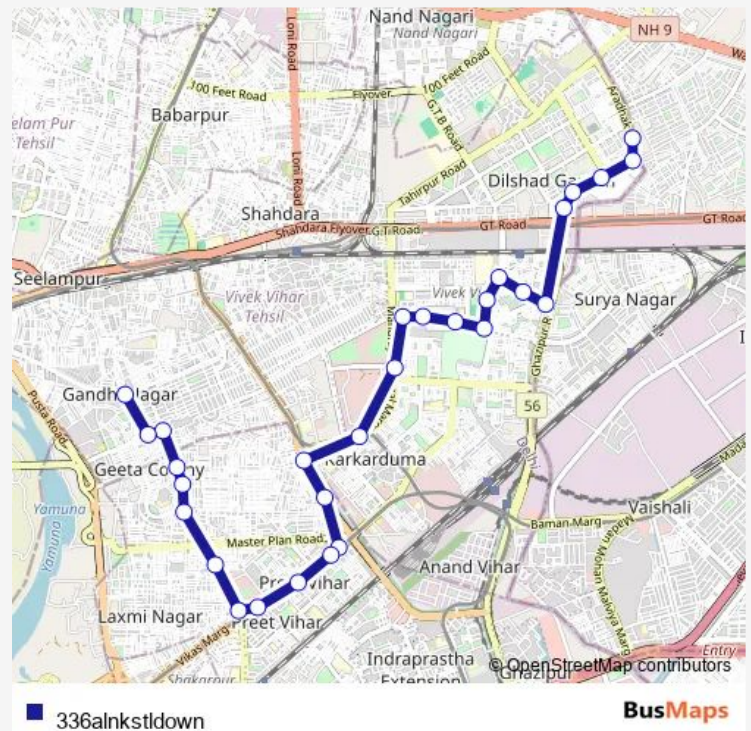

Bus 336alnkstldown

[Go to website](#)

Direction

New Seema Puri Depot Cluster — Jheel Terminal

29 stops

[Open route schedule](#)

New Seema Puri Depot Cluster

Saiyyad Nagar Dilshad Garden

New Rajdhani Enclave

Preet Vihar

Nirman Vihar

Route schedule

New Seema Puri Depot Cluster — Jheel Terminal

Monday 05:23-18:03

Tuesday 05:23-18:03

Wednesday 05:23-18:03

Thursday 05:23-18:03

Friday 05:23-18:03

Saturday 05:23-18:03

Sunday 05:23-18:03

Route info

Direction: New Seema Puri Depot Cluster

Stops: 29

Trip Duration: 0 hour 48 min

Radhu Palace

East Guru Angad Nagar

Khureji Khas

Rashid Market

Shivpuri Colony

Pandit Park Geeta Colony

Ramleela Ground Geeta Colony

Jheel Terminal