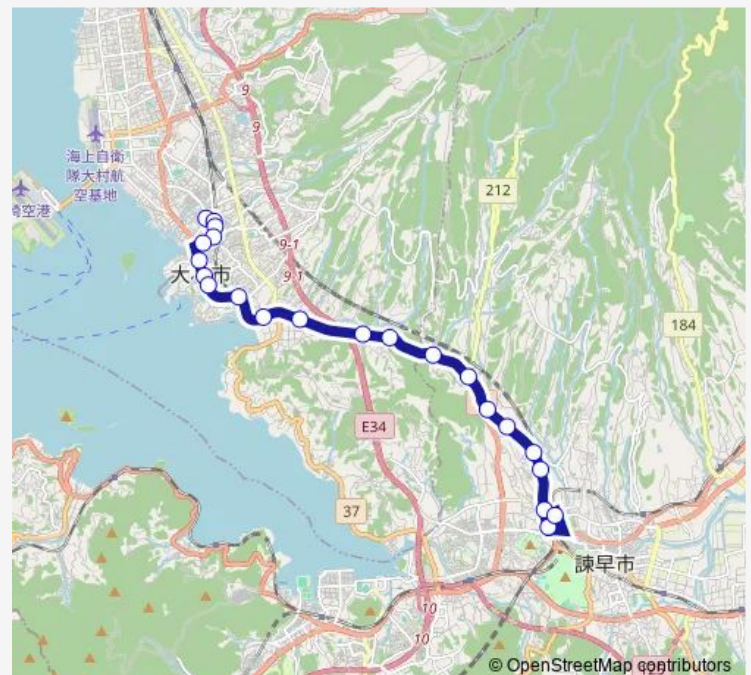

Thursday —

Friday —

Saturday 06:15-08:05

Sunday 06:15-08:05

Route info

Direction: 大村ターミナル6番のりば

Stops: 22

Trip Duration: 0 hour 28 min