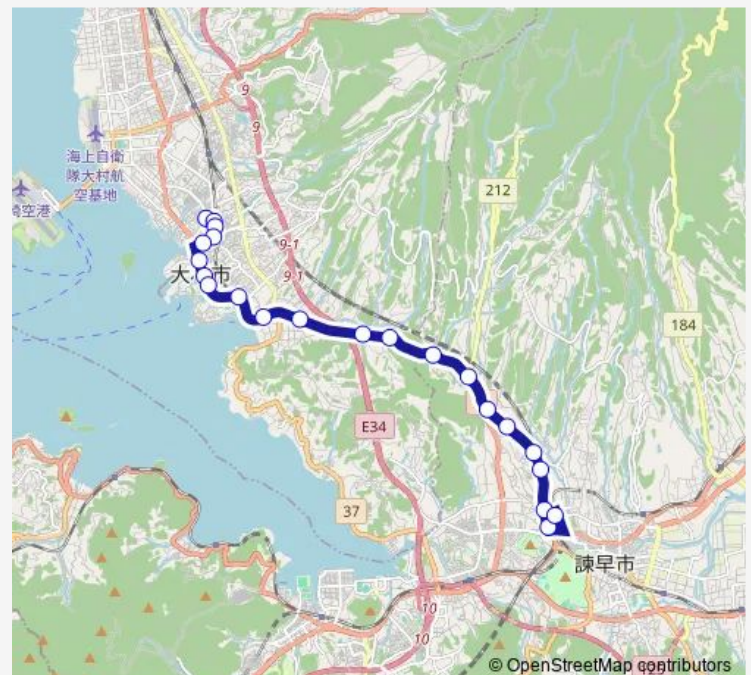

Thursday 06:15-07:30

Friday 06:15-07:30

Saturday 06:15-08:05

Sunday 06:15-08:05

Route info

Direction: 大村ターミナル6番のりば

Stops: 22

Trip Duration: 0 hour 28 min